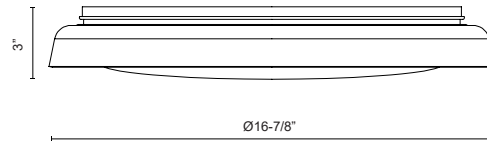

FM43117-CL
 Clear

DESCRIPTION

Steel base with acrylic shade and diffuser, frosted acrylic lens, clear finish

SPECIFICATION DETAILS

Fixture Dimensions	D16-7/8" x H3"
Light Source	AC LED Module
Wattage	32W
Total Lumens	2550lm
Delivered Lumens	CL-1656lm
Voltage	120V
Color Temperature	3000K
CRI (Ra)	90CRI
Optional Color Temps	2700K - 5000K Available, Minimum Order Quantities Apply
LED Rated Life	50,000 hours
Dimming	100% - 10%, ELV Dimmer (Not Included)
Diffuser Details	Frosted acrylic diffuser
Shade Details	Acrylic Shade
Location	Dry
Mounting Style	All Orientation; Ceiling and Wall;
CEC Title 24 JA8	Yes, JA8-2022
Energy Star Certified	Energy Star Compliant