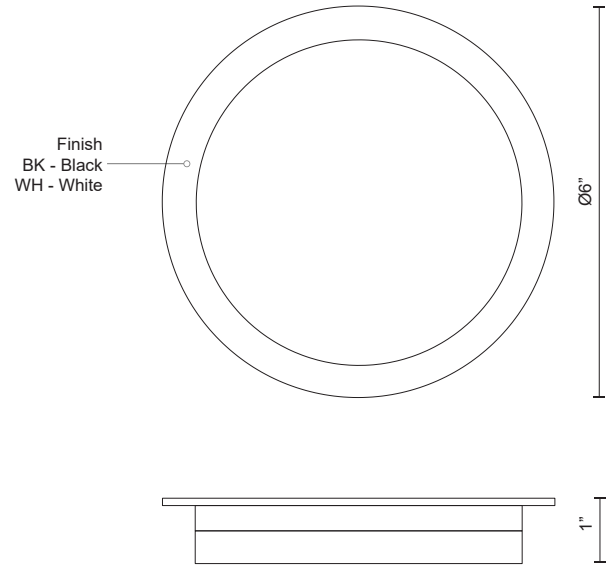

**STOCKTON
FM42706
FLUSH MOUNT**

PROJECT

FM42706-WH
White

FM42706-BK
Black

SPECIFICATION DETAILS

Fixture Dimensions	D6" x H1"
Light Source	AC LED Module
Wattage	14W
Total Lumens	1100lm
Delivered Lumens	BK-910lm; WH-967lm;
Voltage	120V
Color Temperature	3000K
CRI (Ra)	90CRI
Optional Color Temps	2700K - 5000K Available, Minimum Order Quantities Apply
LED Rated Life	50,000 hours
Dimming	100% - 10%, ELV Dimmer (Not Included)
Diffuser Details	White Acrylic Diffuser
Location	Damp
Mounting Style	All Orientation; Ceiling and Wall;
Paint Finish	BK01; WH01;

* For custom options, consult factory for details.

* For warranty information, please visit www.kuzcolighting.com/warranty

DESCRIPTION

Slim die-cast aluminum body with powder-coated finish. Cylindrical polymeric diffuser. Down light distribution.