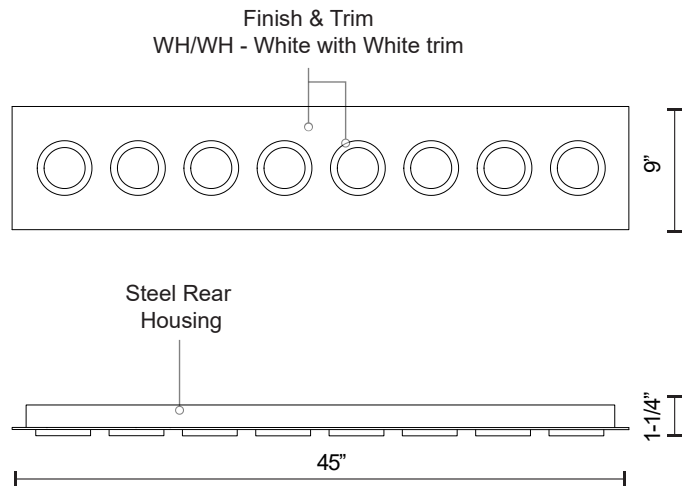

**BROADWAY
FM4245
FLUSH MOUNT**

PROJECT

DESCRIPTION

Low profile flush mount wall or ceiling mounted lighting fixture with eight 1200 Lumen LED sources set into a powder coated heavy gauge Aluminum plate – 1.25-inch x 45-inch x 9-inch. Rectangular, unobtrusive simplicity – ideal for limited height and restricted plenum depth installations. Organika delivers bright, wide, even illumination from its eight diffuse light apertures. White finish – comes with white or chrome trim ring.

SPECIFICATION DETAILS

* For custom options, consult factory for details.

Fixture Dimensions	L45" x W9" x H1-1/4"
Light Source	AC LED Module
Wattage	120W
Total Lumens	9600lm
Delivered Lumens	WH-3104lm
Voltage	120V
Color Temperature	3000K
CRI (Ra)	90CRI
Optional Color Temps	2700K - 5000K Available, Minimum Order Quantities Apply
LED Rated Life	50,000 hours
Dimming	100% - 10%, ELV Dimmer (Not Included)
Diffuser Details	White Acrylic Diffuser
Glass Details	Frosted Glass
Location	Dry
Warranty	5 Years
Mounting Style	All Orientation; Ceiling and Wall;
Finish Option(s)	White/White