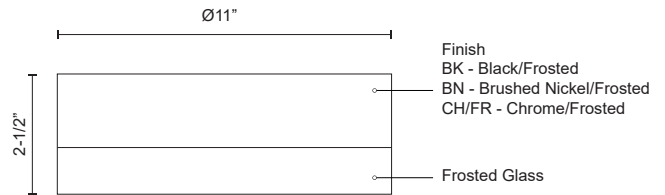

**BEDFORD**  
**FM3511-5CCT**  
 FLUSH MOUNT

PROJECT

FM3511-CH-FR-5CCT  
 Chrome/Frosted

FM3511-BN-5CCT  
 Brushed Nickel/Frosted

FM3511-BK-5CCT  
 Black/Frosted

**SPECIFICATION DETAILS**

<b>Fixture Dimensions</b>	D11" x H2-1/2"
<b>Light Source</b>	AC LED Module
<b>Wattage</b>	20W
<b>Total Lumens</b>	1600lm
<b>Delivered Lumens</b>	BK-970lm*; BN-1000lm*; CH-FR-990lm*;
<b>Voltage</b>	120V
<b>Color Temperature</b>	Selectable CCT 2700K/3000K/3500K/4000K/5000K
<b>CRI (Ra)</b>	90CRI
<b>LED Rated Life</b>	50,000 hours
<b>Dimming</b>	100% - 10%, ELV Dimmer (Not Included)
<b>Glass Details</b>	Frosted Glass
<b>Location</b>	Dry
<b>Mounting Style</b>	All Orientation; Ceiling and Wall;
<b>CEC Title 24 JA8</b>	Yes, JA8-2022
<b>Paint Finish</b>	BN01; CH01;

\* For custom options, consult factory for details.

\* For warranty information, please visit [www.kuzcolighting.com/warranty](http://www.kuzcolighting.com/warranty)

**DESCRIPTION**

Single LED round flush mount ceiling fixture with three finishes. Round frosted glass and painted white interior with black, chrome or brushed nickel finish. Equipped with our powerful 120V AC LED technology.