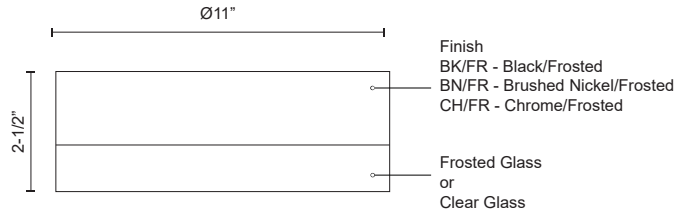

**BEDFORD
FM3511
FLUSH MOUNT**

PROJECT

DESCRIPTION

Single LED round flush mount ceiling fixture with two finishes. Round glass polished surface and painted white interior with chrome/vintage brass finish or round glass frosted and painted white interior with brushed nickel/black finish. Equipped with our powerful 120V AC LED technology.

FM3511-BK
Black/Frosted

FM3511-CH/FR
Chrome/Frosted

FM3511-BN
Brushed
Nickel/Frosted

SPECIFICATION DETAILS

* For custom options, consult factory for details.

Fixture Dimensions	D11" x H2-1/2"
Light Source	AC LED Module
Wattage	20W
Total Lumens	1600lm
Delivered Lumens	BN/FR-971lm
Voltage	120V
Color Temperature	3000K
CRI (Ra)	90CRI
Optional Color Temps	2700K - 5000K Available, Minimum Order Quantities Apply
LED Rated Life	50,000 hours
Dimming	100% - 10%, ELV Dimmer (Not Included)
Glass Details	Clear or Frosted Interior Glass
Location	Dry
Warranty	5 Years
Mounting Style	All Orientation; Ceiling and Wall;
Compliance	T24-JA8
CEC Title 24 JA8	Yes, JA8-19