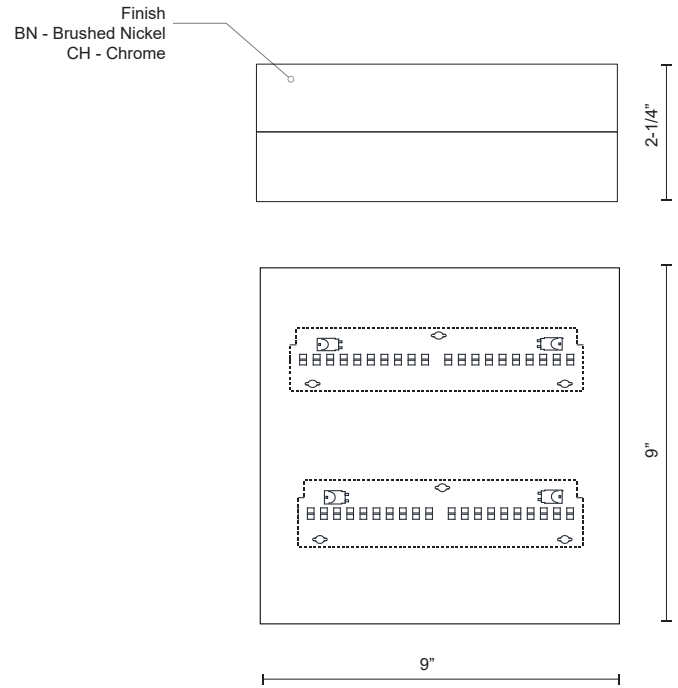

DARTMOUTH FM3409

FLUSH MOUNT

PROJECT

FM3409-CH
Chrome

FM3409-BN
Brushed Nickel

SPECIFICATION DETAILS

Fixture Dimensions	W9" x L9" x H2-1/4"
Light Source	AC LED Module
Wattage	17W
Total Lumens	1200lm
Delivered Lumens	BN-729lm
Voltage	120V
Color Temperature	3000K
CRI (Ra)	90CRI
Optional Color Temps	2700K - 5000K Available, Minimum Order Quantities Apply
LED Rated Life	50,000 hours
Dimming	100% - 10%, ELV Dimmer (Not Included)
Glass Details	Clear or Frosted Interior Glass
Location	Dry
Mounting Style	All Orientation; Ceiling and Wall;
Energy Star Certified	Energy Star Compliant
Paint Finish	BN01; CH01;

* For custom options, consult factory for details.

* For warranty information, please visit www.kuzcolighting.com/warranty

DESCRIPTION

Single LED square flush mount ceiling fixture with two finishes. Square glass frosted and painted white interior with brushed nickel or chrome finish. Equipped with our powerful 120V AC LED technology