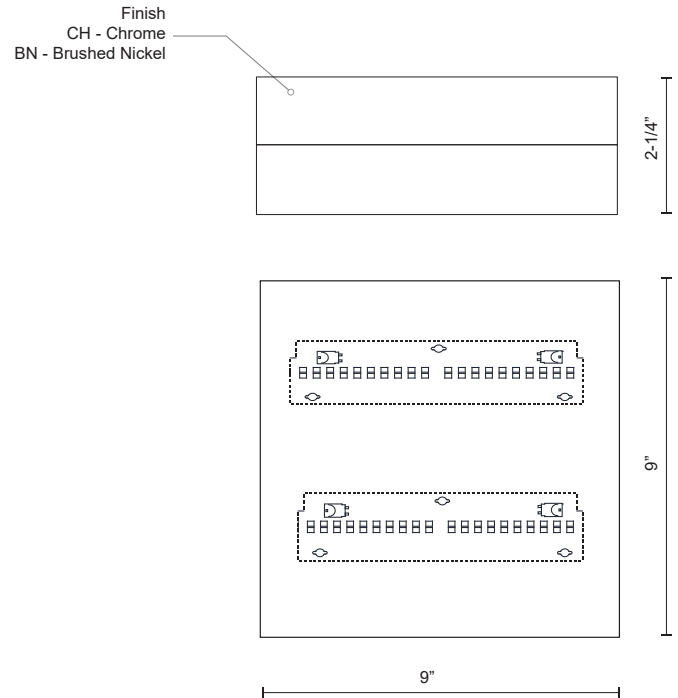

**DARTMOUTH
FM3409**
FLUSH MOUNT

PROJECT

FM3409-BN
Brushed Nickel

FM3409-CH
Chrome

SPECIFICATION DETAILS

* For custom options, consult factory for details.

Fixture Dimensions	W9" x L9" x H2-1/4"
Light Source	LED
Wattage	16W
Total Lumens	1200lm
Delivered Lumens	BN-931lm; CH-650lm;
Voltage	120V
Color Temperature	3000K
CRI (Ra)	>90
Optional Color Temps	2700K - 5000K Available, Minimum Order Quantities Apply
LED Rated Life	50,000 hours
Dimming	100% - 10%, ELV Dimmer (Not Included)
Glass Details	BN – Frosted with white painted interior; CH – Clear with white painted interior;
Location	Dry
Warranty	5 Years

DESCRIPTION

Single LED square flush mount ceiling fixture with two finishes. Square glass polished surface and painted white interior with chrome finish or square glass frosted and painted white interior with brushed nickel finish. equipped with our powerful 120V AC LED technology