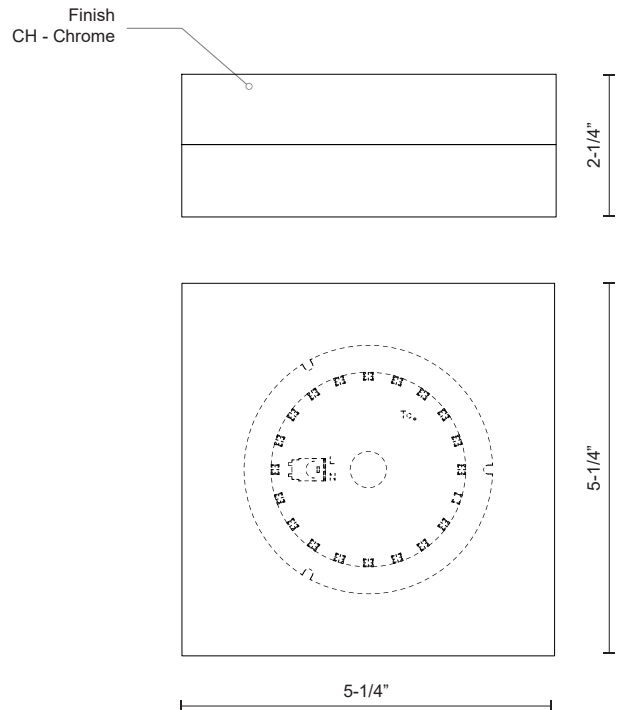

DARTMOUTH FM3405

FLUSH MOUNT

PROJECT

DESCRIPTION

Single LED square flush mount ceiling fixture with two finishes. Square glass polished surface and painted white interior with chrome finish or square glass frosted and painted white interior with brushed nickel finish. Equipped with our powerful 120V AC LED technology

SPECIFICATION DETAILS

Fixture Dimensions	W5-1/4" x L5-1/4" x H2-1/4"
Light Source	AC LED Module
Wattage	10W
Total Lumens	800lm
Delivered Lumens	CH-513lm
Voltage	120V
Color Temperature	3000K
CRI (Ra)	90CRI
Optional Color Temps	2700K - 5000K Available, Minimum Order Quantities Apply
LED Rated Life	50,000 hours
Dimming	100% - 10%, ELV Dimmer (Not Included)
Glass Details	Clear or Frosted Interior Glass
Location	Dry
Mounting Style	All Orientation; Ceiling and Wall;
Finish Option(s)	Chrome

* For custom options, consult factory for details.

* For warranty information, please visit www.kuzcolighting.com/warranty

KUZCO

CANADA: 19054 28TH AVENUE - SURREY, BC V3Z 6M3

USA: 3035 E. LONE MOUNTAIN ROAD - LAS VEGAS, NV 89081

WWW.KUZCOLIGHTING.COM

© 2010 KUZCO LIGHTING. ALL RIGHTS RESERVED.

COMMENT