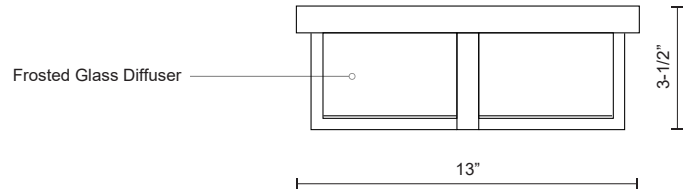

**FENDI
FM2413
FLUSH MOUNT**

PROJECT

FM2413-BN
Brushed Nickel

SPECIFICATION DETAILS

* For custom options, consult factory for details.

Fixture Dimensions	L13" x W13" x H3-1/2"
Light Source	LED
Wattage	20W
Total Lumens	1600lm
Delivered Lumens	BN-930lm; CH-915lm;
Voltage	120V
Color Temperature	3000K
CRI (Ra)	>90
Optional Color Temps	2700K - 5000K Available, Minimum Order Quantities Apply
LED Rated Life	50,000 hours
Dimming	100% - 10%, ELV Dimmer (Not Included)
Glass Details	Frosted Glass with Fine Clear Edge
Location	Dry
Warranty	5 Years

DESCRIPTION

Elegant square LED flush mount with frosted glass with fine crystal clear edges; brushed nickel metal details with two metal bands which extend across the glass and connect together in the center of the fixture. Equipped with our powerful 120V, AC LED technology. Available in two different sizes, wall sconces and vanities also available, see series for full family details.