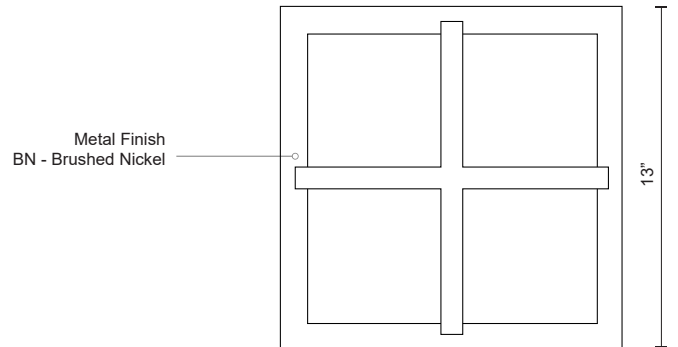

**FENDI
FM2413
FLUSH MOUNT**

PROJECT

FM2413-BN
Brushed Nickel

SPECIFICATION DETAILS

* For custom options, consult factory for details.

Fixture Dimensions	L13" x W13" x H3-1/2"
Light Source	LED
Wattage	20W
Total Lumens	1600lm
Delivered Lumens	BN-930lm; CH-915lm;
Voltage	120V
Color Temperature	3000K
CRI (Ra)	>90
Optional Color Temps	2700K - 5000K Available, Minimum Order Quantities Apply
LED Rated Life	50,000 hours
Dimming	100% - 10%, ELV Dimmer (Not Included)
Glass Details	Frosted Glass with Fine Clear Edge
Location	Dry
Warranty	5 Years

DESCRIPTION

Elegant square LED flush mount with frosted glass with fine crystal clear edges; brushed nickel metal details with two metal bands which extend across the glass and connect together in the center of the fixture. Equipped with our powerful 120V, AC LED technology. Available in two different sizes, wall sconces and vanities also available, see series for full family details.