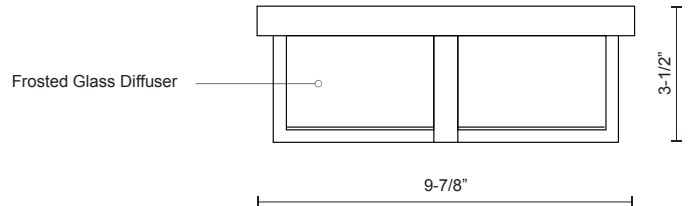

**FENDI
FM2410
FLUSH MOUNT**

PROJECT

FM2410-BN
Brushed Nickel

FM2410-CH
Chrome

SPECIFICATION DETAILS

* For custom options, consult factory for details.

Fixture Dimensions	L9-7/8" x W9-7/8" x H3-1/2"
Light Source	LED
Wattage	17W
Total Lumens	1200lm
Delivered Lumens	BN-756lm; CH-743lm;
Voltage	120V
Color Temperature	3000K
CRI (Ra)	>90
Optional Color Temps	2700K - 5000K Available, Minimum Order Quantities Apply
LED Rated Life	50,000 hours
Dimming	100% - 10%, ELV Dimmer (Not Included)
Glass Details	Frosted Glass with Fine Clear Edge
Location	Dry
Warranty	5 Years

DESCRIPTION

Elegant square LED flush mount with frosted glass with fine crystal clear edges; polished chrome or brushed nickel metal details with two metal bands which extend across the glass and connect together in the center of the fixture. Equipped with our powerful 120V, AC LED technology. Available in two different sizes, wall sconces and vanities also available, see series for full family details.