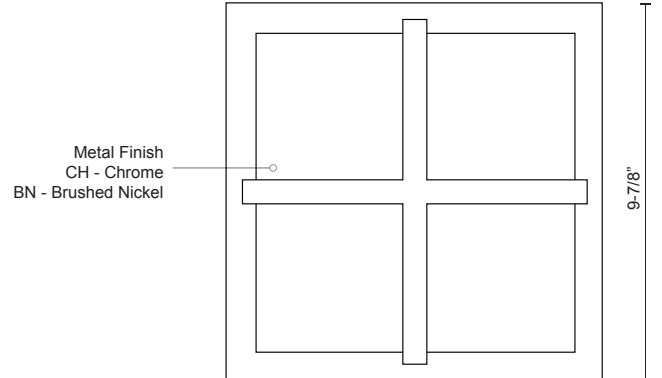

**FENDI
FM2410
FLUSH MOUNT**

PROJECT

FM2410-BN
Brushed Nickel

FM2410-CH
Chrome

SPECIFICATION DETAILS

* For custom options, consult factory for details.

Fixture Dimensions	L9-7/8" x W9-7/8" x H3-1/2"
Light Source	LED
Wattage	17W
Total Lumens	1200lm
Delivered Lumens	BN-756lm; CH-743lm;
Voltage	120V
Color Temperature	3000K
CRI (Ra)	>90
Optional Color Temps	2700K - 5000K Available, Minimum Order Quantities Apply
LED Rated Life	50,000 hours
Dimming	100% - 10%, ELV Dimmer (Not Included)
Glass Details	Frosted Glass with Fine Clear Edge
Location	Dry
Warranty	5 Years

DESCRIPTION

Elegant square LED flush mount with frosted glass with fine crystal clear edges; polished chrome or brushed nickel metal details with two metal bands which extend across the glass and connect together in the center of the fixture. Equipped with our powerful 120V, AC LED technology. Available in two different sizes, wall sconces and vanities also available, see series for full family details.