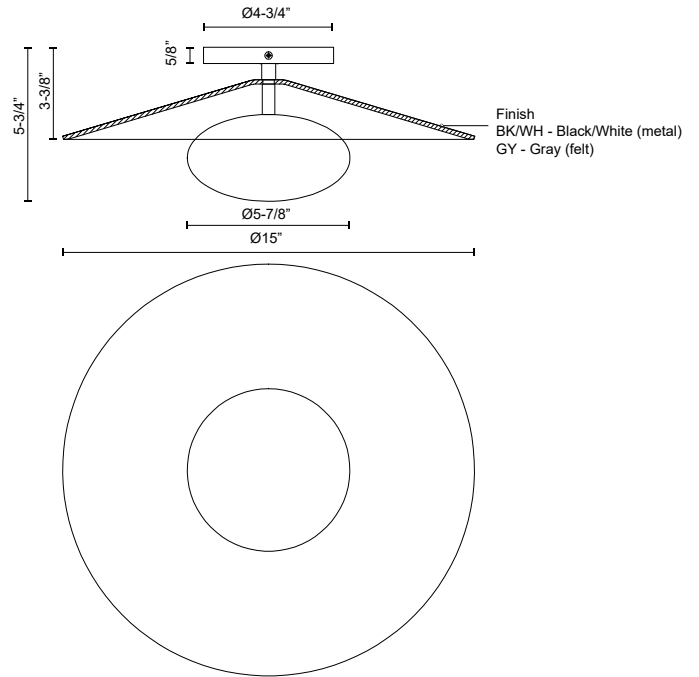

CRUZ
FM22815
 FLUSH MOUNT

PROJECT

DESCRIPTION

Inspired by the peaks and valleys created by wave forms, the Cruz Collection is a geometric wonder. The soft shaped glass shades emit ample ambient light throughout, making it the perfect modern decorative piece for any space.

FM22815-BK/WH
 Metal - Black/White

FM22815-GY
 Felt - Grey

SPECIFICATION DETAILS

* For custom options, consult factory for details.

| | |
|-----------------------------|---------------------------------------------------------|
| Fixture Dimensions | D15" x H5-3/4" |
| Light Source | LED with DC Driver |
| Wattage | 12W |
| Total Lumens | 1020lm* |
| Delivered Lumens | 420lm* |
| Voltage | 120V |
| Color Temperature | 3000K |
| CRI (Ra) | 90CRI |
| Optional Color Temps | 2700K - 5000K Available, Minimum Order Quantities Apply |
| LED Rated Life | 50,000 hours |
| Dimming | 100% - 10%, TRIAC or ELV Dimmer (Not Included) |
| Glass Details | Opal Glass |
| Shade Details | Spun Aluminum or Felt Shade |
| Location | Dry |
| Warranty | 5 Years |
| Canopy Dimensions | D4-3/4" x H5/8" |