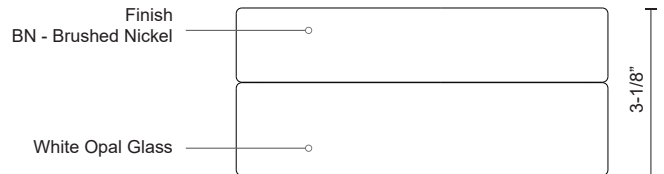

**LOMITA  
FM2009**  
FLUSH MOUNT

PROJECT

FM2009-BN  
Brushed Nickel

**DESCRIPTION**

Single LED flush mount ceiling fixture with round white opal glass. Metal details in brushed nickel finish, and is equipped with our powerful 120V AC LED technology

**SPECIFICATION DETAILS**

<b>Fixture Dimensions</b>	D9" x H3-1/8"
<b>Light Source</b>	AC LED Module
<b>Wattage</b>	12W
<b>Total Lumens</b>	900lm
<b>Delivered Lumens</b>	BN-529lm
<b>Voltage</b>	120V
<b>Color Temperature</b>	3000K
<b>CRI (Ra)</b>	90CRI
<b>Optional Color Temps</b>	2700K - 5000K Available, Minimum Order Quantities Apply
<b>LED Rated Life</b>	50,000 hours
<b>Dimming</b>	100% - 10%, ELV Dimmer (Not Included)
<b>Glass Details</b>	Opal Glass
<b>Location</b>	Dry
<b>Mounting Style</b>	All Orientation; Ceiling and Wall;