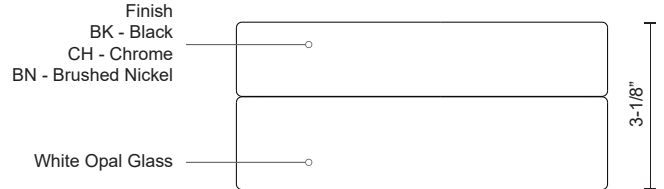

LOMITA
FM2009
 FLUSH MOUNT

PROJECT

DESCRIPTION

Single LED flush mount ceiling fixture with round white opal glass. Metal details in black, brushed nickel or chrome finish, and is equipped with our powerful 120V AC LED technology

FM2009-BK
Black

FM2009-BN
Brushed Nickel

FM2009-CH
Chrome

SPECIFICATION DETAILS

* For custom options, consult factory for details.

Fixture Dimensions	D9" x H3-1/8"
Light Source	LED
Wattage	12W
Total Lumens	900lm
Delivered Lumens	BN-529lm; CH-490lm;
Voltage	120V
Color Temperature	3000K
CRI (Ra)	>90
Optional Color Temps	2700K - 5000K Available, Minimum Order Quantities Apply
LED Rated Life	50,000 hours
Dimming	100% - 10%, ELV Dimmer (Not Included)
Glass Details	White Opal Glass
Location	Dry
Warranty	5 Years