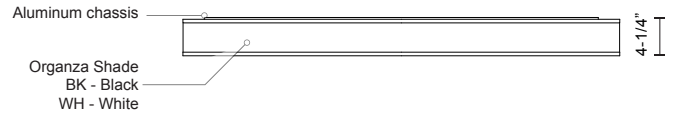

**COVINA**  
**FM14554**  
 FLUSH MOUNT

PROJECT

**DESCRIPTION**

The black or white organza shade that covers the aluminum chassis gives depth and structure to this rectangular shaped pendant lamp. The long edge of the rectangular lamp shade measures 54 inches and is surface mounted to the ceiling. LEDs are perfectly diffused with a white acrylic panel always a glow never a glare.

FM14554-BK  
Black

FM14554-WH  
White

**SPECIFICATION DETAILS**

\* For custom options, consult factory for details.

<b>Fixture Dimensions</b>	L54" x W9-5/8" x H4-1/4"
<b>Light Source</b>	LED
<b>Wattage</b>	59W
<b>Total Lumens</b>	4800lm
<b>Delivered Lumens</b>	BK-2330lm; WH-2687lm;
<b>Voltage</b>	120V
<b>Color Temperature</b>	3000K
<b>CRI (Ra)</b>	>90
<b>Optional Color Temps</b>	2700K - 5000K Available, Minimum Order Quantities Apply
<b>LED Rated Life</b>	50,000 hours
<b>Dimming</b>	100% - 10%, ELV Dimmer (Not Included)
<b>Diffuser Details</b>	White Acrylic Diffuser
<b>Location</b>	Dry
<b>Warranty</b>	5 Years