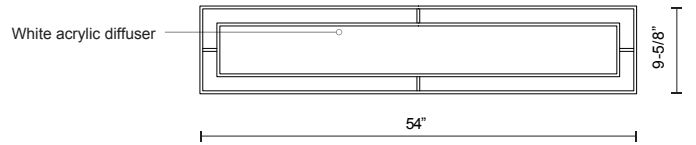

**COVINA**  
**FM14554**  
 FLUSH MOUNT

PROJECT

**DESCRIPTION**

The black or white organza shade that covers the aluminum chassis gives depth and structure to this rectangular shaped pendant lamp. The long edge of the rectangular lamp shade measures 54 inches and is surface mounted to the ceiling. LEDs are perfectly diffused with a white acrylic panel always a glow never a glare.

FM14554-BK  
Black

FM14554-WH  
White

**SPECIFICATION DETAILS**

\* For custom options, consult factory for details.

<b>Fixture Dimensions</b>	L54" x W9-5/8" x H4-1/4"
<b>Light Source</b>	LED
<b>Wattage</b>	59W
<b>Total Lumens</b>	4800lm
<b>Delivered Lumens</b>	BK-2330lm; WH-2687lm;
<b>Voltage</b>	120V
<b>Color Temperature</b>	3000K
<b>CRI (Ra)</b>	>90
<b>Optional Color Temps</b>	2700K - 5000K Available, Minimum Order Quantities Apply
<b>LED Rated Life</b>	50,000 hours
<b>Dimming</b>	100% - 10%, ELV Dimmer (Not Included)
<b>Diffuser Details</b>	White Acrylic Diffuser
<b>Location</b>	Dry
<b>Warranty</b>	5 Years