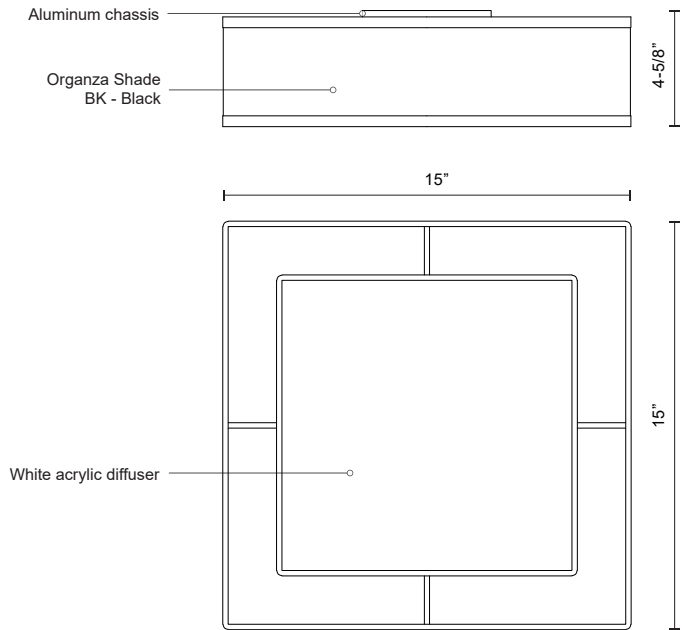

COVINA
FM14015
 FLUSH MOUNT

PROJECT

FM14015-BK
 Black

SPECIFICATION DETAILS

* For custom options, consult factory for details.

Fixture Dimensions	L15" x W15" x H4-5/8"
Light Source	LED
Wattage	29W
Total Lumens	2000lm
Delivered Lumens	BK-1378lm
Voltage	120V
Color Temperature	3000K
CRI (Ra)	>90
Optional Color Temps	2700K - 5000K Available, Minimum Order Quantities Apply
LED Rated Life	50,000 hours
Dimming	100% - 10%, ELV Dimmer (Not Included)
Diffuser Details	White Acrylic Diffuser
Location	Dry
Warranty	5 Years

DESCRIPTION

The black organza shade that covers the aluminum chassis gives depth and structure to this square shaped flush-mounted fixture. Each edge of the square lamp shade is 15 inches and is attached directly to the ceiling. LEDs are efficiently diffused with a white acrylic panel – always a glow never a glare.