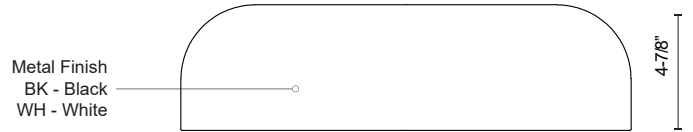

BEACON
FM13120
 FLUSH MOUNT

PROJECT

FM13120-BK
Black

FM13120-WH
White

DESCRIPTION

The Beacon family is bold, contemporary, and timeless. Made with a steel shade and a powder-coated finish, this classic form can complement any space. Even illumination is produced with LED technology. Available as a flush mount or pendant in two sizes.

SPECIFICATION DETAILS

* For custom options, consult factory for details.

Fixture Dimensions	D20" x H4-7/8"
Light Source	AC LED Module
Wattage	24W
Total Lumens	1600lm
Delivered Lumens	BK-1049lm; WH-1062lm;
Voltage	120V
Color Temperature	3000K
CRI (Ra)	90CRI
Optional Color Temps	2700K - 5000K Available, Minimum Order Quantities Apply
LED Rated Life	50,000 hours
Dimming	100% - 10%, ELV Dimmer (Not Included)
Diffuser Details	Acrylic diffuser
Shade Details	Heavy Spun Steel Shade
Compliance	Energy Star; T24-JA8;
Location	Dry
Warranty	5 Years
Mounting Style	All Orientation; Ceiling and Wall;
CEC Title 24 JA8	Yes, JA8-19
Energy Star Certified	Energy Star Compliant