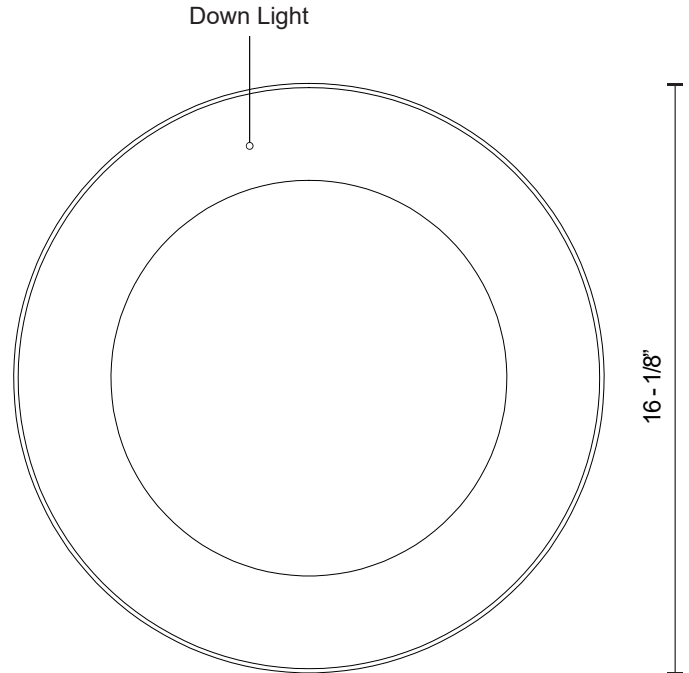

ECLIPSE FM13016

SEMI FLUSH

PROJECT

FM13016-WH
White

SPECIFICATION DETAILS

* For custom options, consult factory for details.

Fixture Dimensions	D16-1/8" x H4"
Light Source	LED
Wattage	32W
Total Lumens	2800lm
Delivered Lumens	809lm
Voltage	120V
Color Temperature	3000K
CRI (Ra)	>90
Optional Color Temps	2700K - 5000K Available, Minimum Order Quantities Apply
LED Rated Life	50,000 hours
Dimming	100% - 10%, TRIAC or ELV Dimmer (Not Included)
Diffuser Details	White Acrylic Diffuser
Shade Details	Heavy Spun Powder Coated Steel
Location	Dry
Warranty	5 Years

DESCRIPTION

Inspired by the rare event of a solar eclipse, the Eclipse family can work beautifully as both a ceiling or wall light. The light distributes evenly to form a stunning ring that is not easily forgotten. Available as a flush mount and pendant in two sizes and white finish.