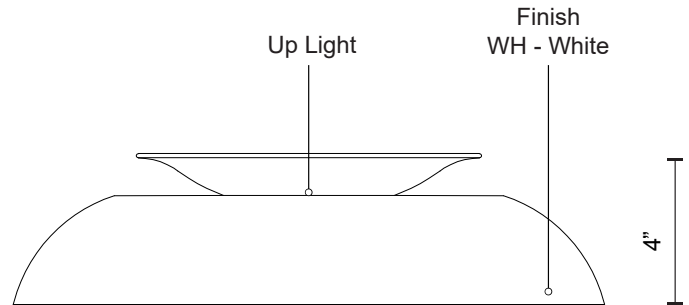

ECLIPSE FM13016

SEMI FLUSH

PROJECT

SPECIFICATION DETAILS

* For custom options, consult factory for details.

Fixture Dimensions	D16-1/8" x H4"
Light Source	LED
Wattage	32W
Total Lumens	2800lm
Delivered Lumens	809lm
Voltage	120V
Color Temperature	3000K
CRI (Ra)	>90
Optional Color Temps	2700K - 5000K Available, Minimum Order Quantities Apply
LED Rated Life	50,000 hours
Dimming	100% - 10%, TRIAC or ELV Dimmer (Not Included)
Diffuser Details	White Acrylic Diffuser
Shade Details	Heavy Spun Powder Coated Steel
Location	Dry
Warranty	5 Years

DESCRIPTION

Inspired by the rare event of a solar eclipse, the Eclipse family can work beautifully as both a ceiling or wall light. The light distributes evenly to form a stunning ring that is not easily forgotten. Available as a flush mount and pendant in two sizes and white finish.

COMMENT

KUZCO

19054 28TH AVENUE
SURREY - BC V3Z 6M3
CANADA

WWW.KUZCOLIGHTING.COM