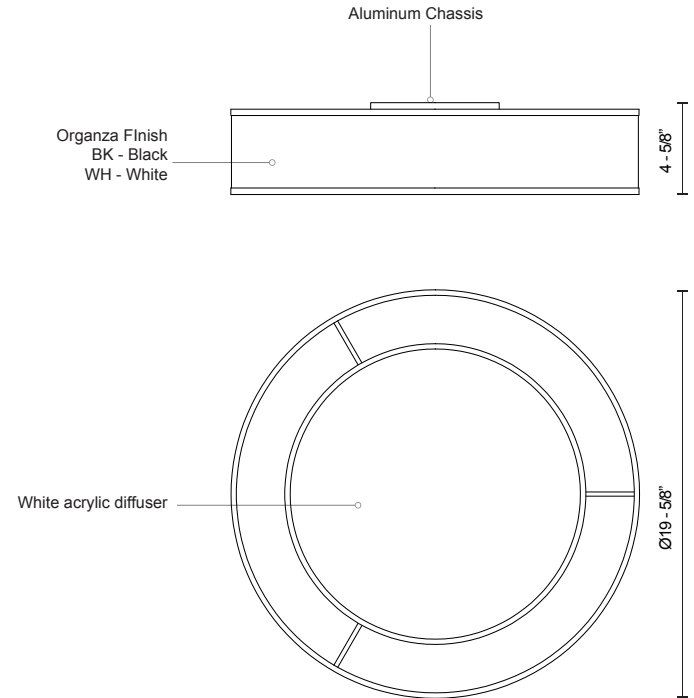

**COVINA
FM11420
FLUSH MOUNT**

PROJECT

FM11420-BK
Black

FM11420-WH
White

SPECIFICATION DETAILS

* For custom options, consult factory for details.

Fixture Dimensions	D19-5/8" x H4-5/8"
Light Source	LED
Wattage	55W
Total Lumens	4200lm
Delivered Lumens	BK-2637lm; WH-2686lm;
Voltage	120V
Color Temperature	3000K
CRI (Ra)	>90
Optional Color Temps	2700K - 5000K Available, Minimum Order Quantities Apply
LED Rated Life	50,000 hours
Dimming	100% - 10%, ELV Dimmer (Not Included)
Diffuser Details	White Acrylic Diffuser
Location	Dry
Warranty	5 Years

DESCRIPTION

The black or white organza shade that covers the concealed Aluminum and Steel chassis gives depth and structure to this circular surface mounted fixture. The diameter of the lamp shade is 19-5/8 inches and is attached directly to the ceiling. LEDs are efficiently diffused with a white acrylic panel – always a glow never a glare.