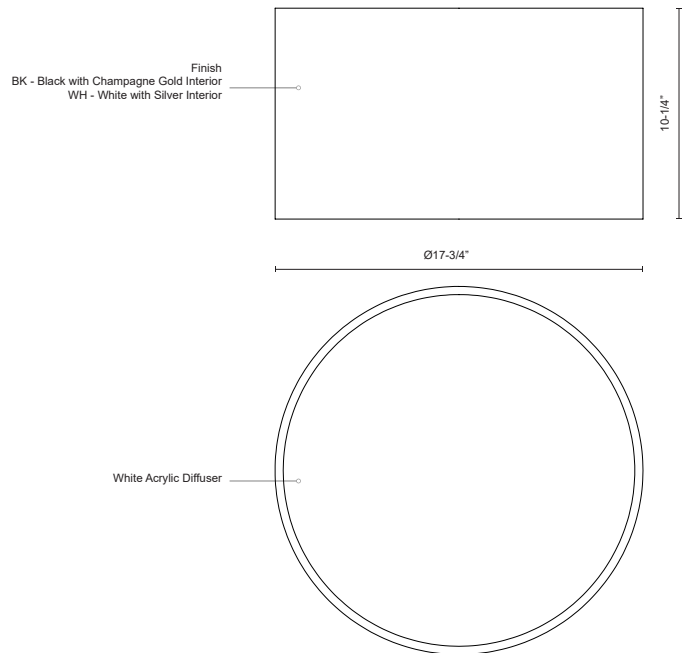

MOUSINNI
FM11418
 FLUSH MOUNT

PROJECT

FM11418-BK
Black

FM11418-WH
White

SPECIFICATION DETAILS

| | |
|-----------------------------|---|
| Fixture Dimensions | D17-3/4" x H10-1/4" |
| Light Source | AC LED Module |
| Wattage | 48W |
| Total Lumens | 4000lm |
| Delivered Lumens | BK-1890lm; WH-2496lm; |
| Voltage | 120V |
| Color Temperature | 3000K |
| CRI (Ra) | 90CRI |
| Optional Color Temps | 2700K - 5000K Available, Minimum Order Quantities Apply |
| LED Rated Life | 50,000 hours |
| Dimming | 100% - 10%, ELV Dimmer (Not Included) |
| Diffuser Details | White Acrylic Diffuser |
| Location | Dry |
| Paint Finish | BK01; WH01; |

* For custom options, consult factory for details.

* For warranty information, please visit www.kuzcolighting.com/warranty

DESCRIPTION

Immaculate in design two toned round cylinder shaped flush mount with white acrylic diffuser. Available in three different sizes and metal finishes in matte black exterior with champagne gold interior and white exterior with sleek silver interior. Equipped with our powerful 120V, AC LED technology