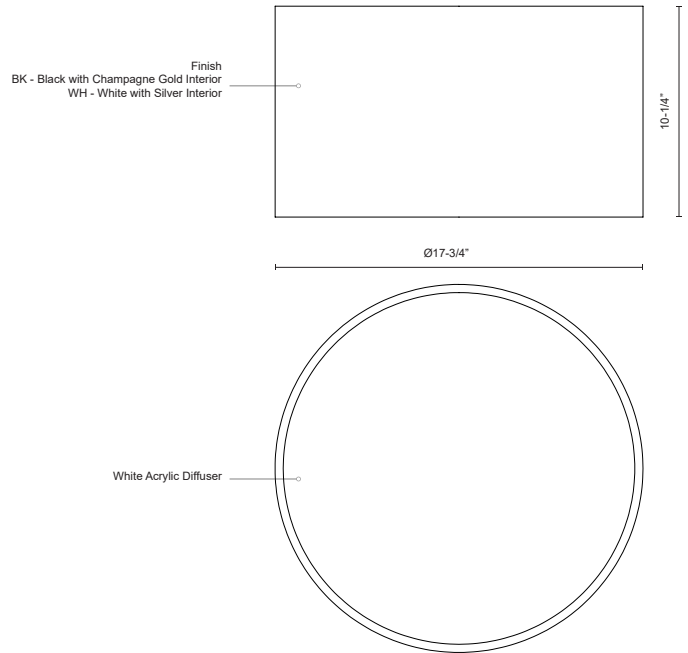

MOUSINNI
FM11418
 FLUSH MOUNT

PROJECT

FM11418-WH
White

FM11418-BK
Black

DESCRIPTION

Immaculate in design two toned round cylinder shaped flush mount with white acrylic diffuser. Available in three different sizes and metal finishes in matte black exterior with champagne gold interior and white exterior with sleek silver interior. Equipped with our powerful 120V, AC LED technology

SPECIFICATION DETAILS

* For custom options, consult factory for details.

| | |
|-----------------------------|---|
| Fixture Dimensions | D17-3/4" x H10-1/4" |
| Light Source | AC LED Module |
| Total Lumens | 4000lm |
| Wattage | 48W |
| Delivered Lumens | BK-1890lm; WH-2496lm; |
| Voltage | 120V |
| Color Temperature | 3000K |
| CRI (Ra) | 90CRI |
| Optional Color Temps | 2700K - 5000K Available, Minimum Order Quantities Apply |
| LED Rated Life | 50,000 hours |
| Diffuser Details | White Acrylic Diffuser |
| Dimming | 100% - 10%, ELV Dimmer (Not Included) |
| Location | Dry |
| Warranty | 5 Years |