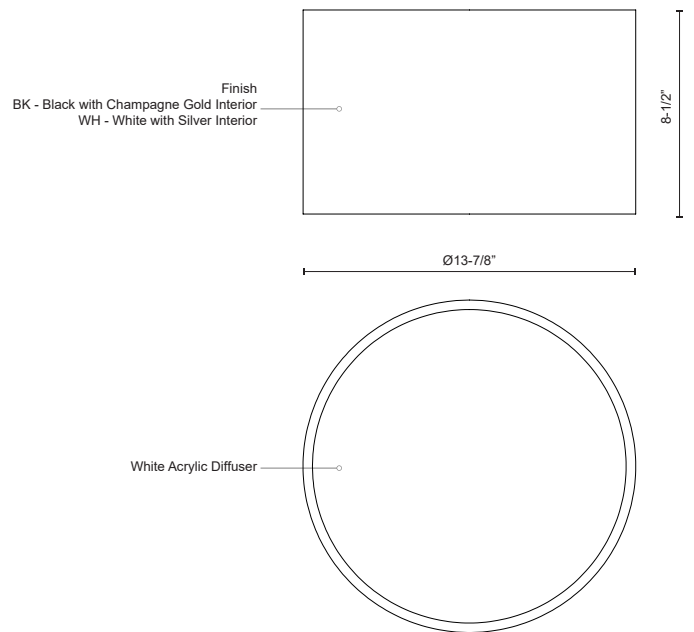

**MOUSINNI**  
**FM11414**  
 FLUSH MOUNT

PROJECT

FM11414-WH  
White

FM11414-BK  
Black

**SPECIFICATION DETAILS**

<b>Fixture Dimensions</b>	D13-7/8" x H8-1/2"
<b>Light Source</b>	AC LED Module
<b>Wattage</b>	22W
<b>Total Lumens</b>	1600lm
<b>Delivered Lumens</b>	BK-572lm; WH-755lm;
<b>Voltage</b>	120V
<b>Color Temperature</b>	3000K
<b>CRI (Ra)</b>	90CRI
<b>Optional Color Temps</b>	2700K - 5000K Available, Minimum Order Quantities Apply
<b>LED Rated Life</b>	50,000 hours
<b>Dimming</b>	100% - 10%, ELV Dimmer (Not Included)
<b>Diffuser Details</b>	White Acrylic Diffuser
<b>Location</b>	Dry
<b>CEC Title 24 JA8</b>	Yes, JA8-2022
<b>Paint Finish</b>	BK01; WH01;

\* For custom options, consult factory for details.

\* For warranty information, please visit [www.kuzcolighting.com/warranty](http://www.kuzcolighting.com/warranty)

**DESCRIPTION**

Immaculate in design two toned round cylinder shaped flush mount with white acrylic diffuser. Available in three different sizes and metal finishes in matte black exterior with champagne gold interior and white exterior with sleek silver interior. Equipped with our powerful 120V, AC LED technology