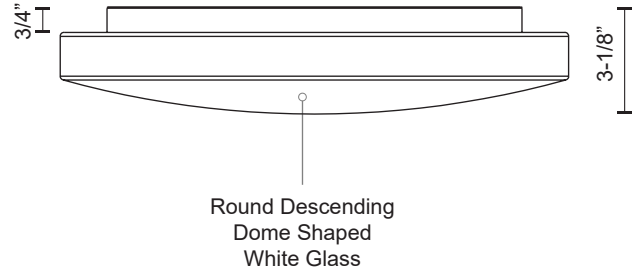

TRAFALGAR FM11015-WH

FLUSH MOUNT

PROJECT

DESCRIPTION

Minimalist designed LED flush mount with round descending dome shaped white glass and white powder coated canopy. Equipped with our powerful 120V, AC LED technology. Available in three different sizes and matching pendants see series for more details.

SPECIFICATION DETAILS

* For custom options, consult factory for details.

Fixture Dimensions	D15" x H3-1/8"
Light Source	AC LED Module
Wattage	22W
Total Lumens	1600lm
Delivered Lumens	WH-1242lm
Voltage	120V
Color Temperature	3000K
CRI (Ra)	90CRI
Optional Color Temps	2700K - 5000K Available, Minimum Order Quantities Apply
LED Rated Life	50,000 hours
Dimming	100% - 10%, ELV Dimmer (Not Included)
Glass Details	Opal Glass
Location	Dry
Compliance	T24-JA8
Warranty	5 Years
Mounting Style	All Orientation; Ceiling and Wall;
CEC Title 24 JA8	Yes, JA8-19
Finish Option(s)	White