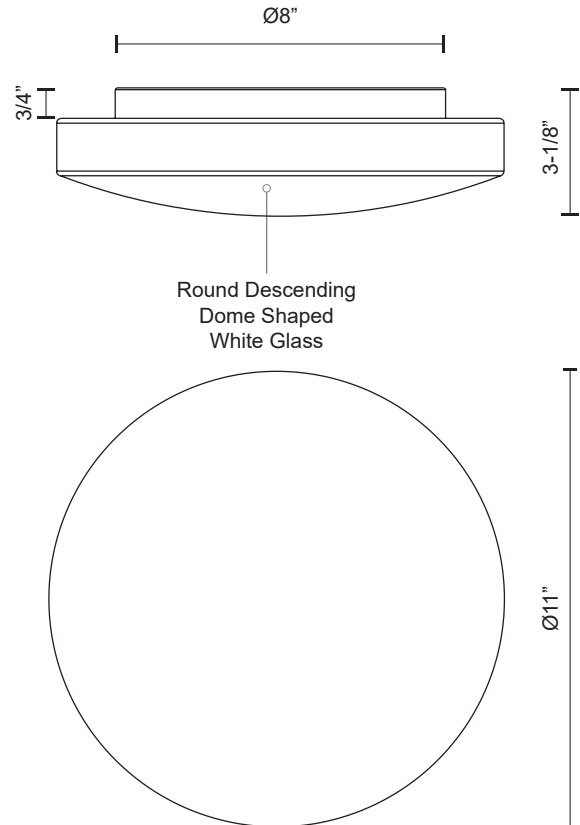

TRAFALGAR FM11011-WH

FLUSH MOUNT

PROJECT

DESCRIPTION

Minimalist designed LED flush mount with round descending dome shaped white glass and white powder coated canopy. Equipped with our powerful 120V, AC LED technology. Available in three different sizes and matching pendants see series for more details.

SPECIFICATION DETAILS

* For custom options, consult factory for details.

Fixture Dimensions	D11" x H3-1/8"
Light Source	AC LED Module
Wattage	17W
Total Lumens	1000lm
Delivered Lumens	WH-894lm
Voltage	120V
Color Temperature	3000K
CRI (Ra)	90CRI
Optional Color Temps	2700K - 5000K Available, Minimum Order Quantities Apply
LED Rated Life	50,000 hours
Dimming	100% - 10%, ELV Dimmer (Not Included)
Glass Details	Opal Glass
Location	Dry
Compliance	T24-JA8
Warranty	5 Years
Mounting Style	All Orientation; Ceiling and Wall;
CEC Title 24 JA8	Yes, JA8-19
Finish Option(s)	White