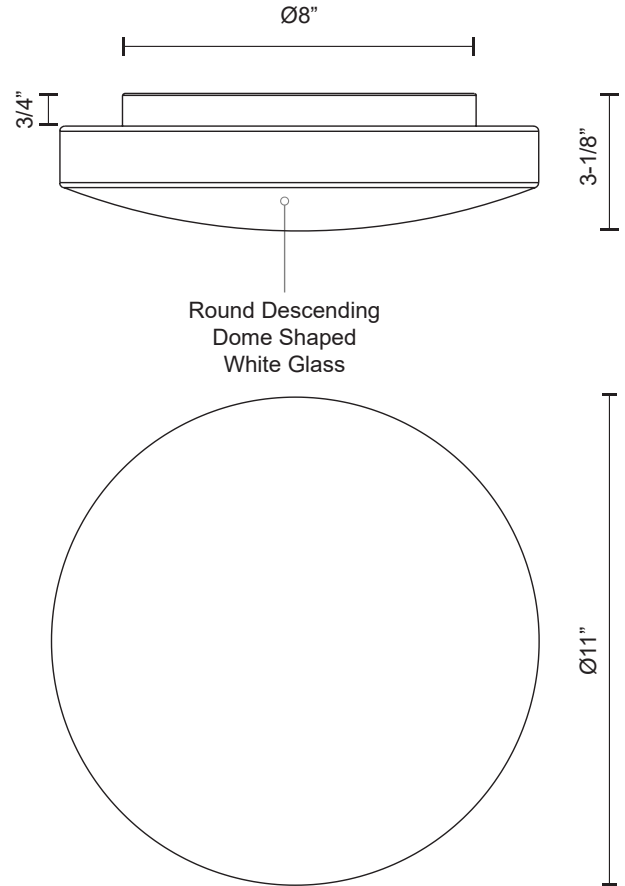

**TRAFALGAR
FM11011
FLUSH MOUNT**

PROJECT

DESCRIPTION

Minimalist designed LED flush mount with round descending dome shaped white glass and white powder coated canopy. Equipped with our powerful 120V, AC LED technology. Available in three different sizes and matching pendants see series for more details.

SPECIFICATION DETAILS

Fixture Dimensions	D11" x H3-1/8"
Light Source	AC LED Module
Wattage	17W
Total Lumens	1200lm
Delivered Lumens	WH-894lm
Voltage	120V
Color Temperature	3000K
CRI (Ra)	90CRI
Optional Color Temps	2700K - 5000K Available, Minimum Order Quantities Apply
LED Rated Life	50,000 hours
Dimming	100% - 10%, ELV Dimmer (Not Included)
Glass Details	Opal Glass
Location	Dry
Mounting Style	All Orientation; Ceiling and Wall;
CEC Title 24 JA8	Yes, JA8-2022
Paint Finish	WH03
Finish Option(s)	White

* For custom options, consult factory for details.
* For warranty information, please visit www.kuzcolighting.com/warranty

KUZCO

CANADA: 19054 28TH AVENUE - SURREY, BC V3Z 6M3
USA: 3035 E. LONE MOUNTAIN ROAD - LAS VEGAS, NV 89081

WWW.KUZCOLIGHTING.COM

© 2016 KUZCO LIGHTING. ALL RIGHTS RESERVED.

COMMENT