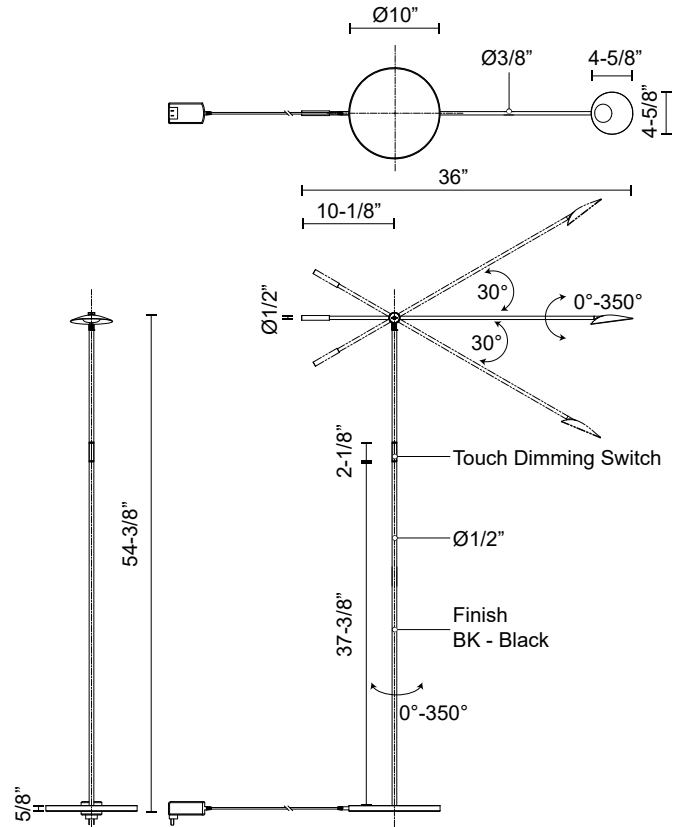

ROTAIRE FL90155

LAMPS

PROJECT

SPECIFICATION DETAILS

* For custom options, consult factory for details.

Fixture Dimensions	L36" x W10" x H54-3/8"
Light Source	LED with DC Driver
Wattage	7W
Total Lumens	595lm
Delivered Lumens	460lm*
Voltage	120V
Color Temperature	3000K
CRI (Ra)	90CRI
Optional Color Temps	2700K - 5000K Available, Minimum Order Quantities Apply
LED Rated Life	50,000 hours
Dimming	100% - 10%, Touch dimmer
Diffuser Details	Frosted Acrylic
Shade Details	Cast Aluminum Shade
Location	Dry
Warranty	5 Years

DESCRIPTION

Influenced by natural forms of flora, the Rotaire collection is a culmination of minimalist sensibilities and natural inspirations. Designed to mimic the form and flow of flowers and vines, the strong stems of this collection create the perfect frame for the illumination from each "leaf." The Rotaire is sure to bloom in both small and large spaces alike.

KUZCO

19054 28TH AVENUE
SURREY - BC V3Z 6M3
CANADA

WWW.KUZCOLIGHTING.COM

COMMENT