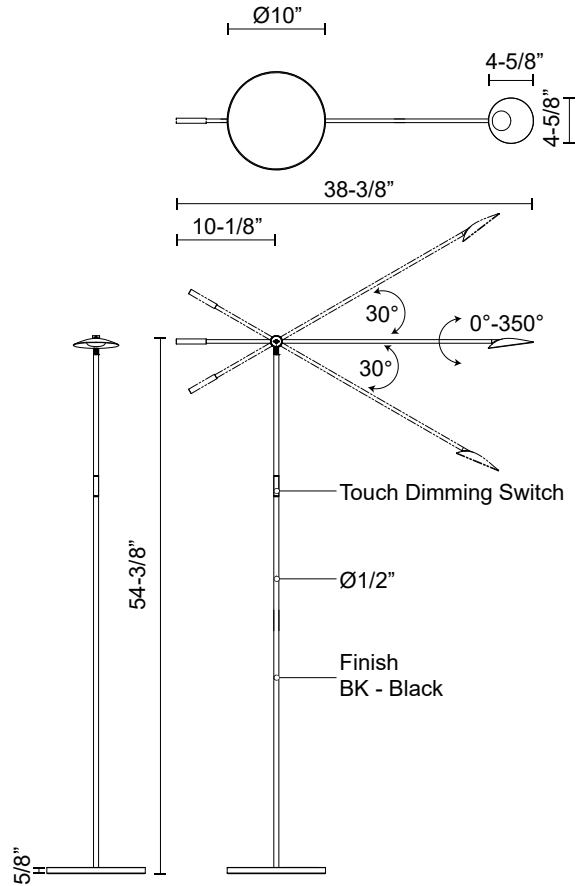

ROTAIRE FL90155

LAMPS

PROJECT

DESCRIPTION

Influenced by natural forms of flora, the Rotaire collection is a culmination of minimalist sensibilities and natural inspirations. Designed to mimic the form and flow of flowers and vines, the strong stems of this collection create the perfect frame for the illumination from each "leaf". The Rotaire is sure to bloom in both small and large spaces alike.

SPECIFICATION DETAILS

Fixture Dimensions	L38-3/8" x W10" x H54-3/8"
Light Source	LED with DC Driver
Wattage	7W
Total Lumens	595lm
Delivered Lumens	460lm*
Voltage	120V
Color Temperature	3000K
CRI (Ra)	90CRI
Optional Color Temps	2700K - 5000K Available, Minimum Order Quantities Apply
LED Rated Life	50,000 hours
Dimming	100% - 10%, Touch dimmer
Diffuser Details	Frosted acrylic diffuser
Shade Details	Cast Aluminum Shade
Location	Dry
Finish Option(s)	Black

* For custom options, consult factory for details.

* For warranty information, please visit www.kuzcolighting.com/warranty

KUZCO

19054 28TH AVENUE
SURREY - BC V3Z 6M3
CANADA

WWW.KUZCOLIGHTING.COM

COMMENT