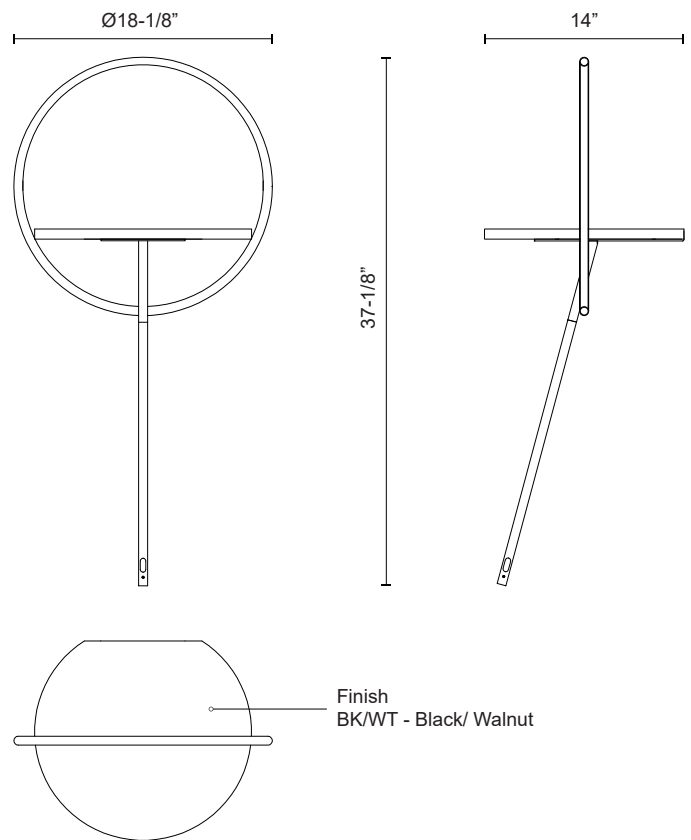

MAYA FL83818

LAMPS

PROJECT

SPECIFICATION DETAILS

Fixture Dimensions	W18-1/8" x H37-1/8" x E14"
Light Source	LED
Wattage	14W
Total Lumens	700lm
Delivered Lumens	300lm
Voltage	120V
Color Temperature	3000K
CRI (Ra)	90CRI
Optional Color Temps	2700K - 5000K Available, Minimum Order Quantities Apply
LED Rated Life	50,000 hours
Dimming	Non-Dimming, On/Off Push Button
Diffuser Details	White Silicone Diffuser
Wire Length	72"
Wire Type	Black/White Braided Wire
Location	Dry
Illumination Direction	Down
Material	Steel + Wood
Paint Finish	BK02; WT01;

* For custom options, consult factory for details.

* For warranty information, please visit www.kuzcolighting.com/warranty

DESCRIPTION

Designed to integrate seamlessly within the architecture of a space, the Maya leaning floor lamp melds the worlds between lighting and home furnishings. This floor lamp is designed to provide both light and support in the form of a dual end table and lamp. Perfect for bedside or living rooms, the Maya is easily situated in any modern space. Tabletop is finished in a stunning walnut stained wood, paired with our signature Matte Black hardware.

- Mounting hardware included
- Integrated LED, no need for bulbs
- Easy to install plug-in fixture
- Perfect for bedrooms, living rooms, and more

KUZCO

CANADA: 19054 28TH AVENUE - SURREY, BC V3Z 6M3

USA: 3035 E. LONE MOUNTAIN ROAD - LAS VEGAS, NV 89081

WWW.KUZCOLIGHTING.COM

© 2024 KUZCO LIGHTING. ALL RIGHTS RESERVED.

COMMENT