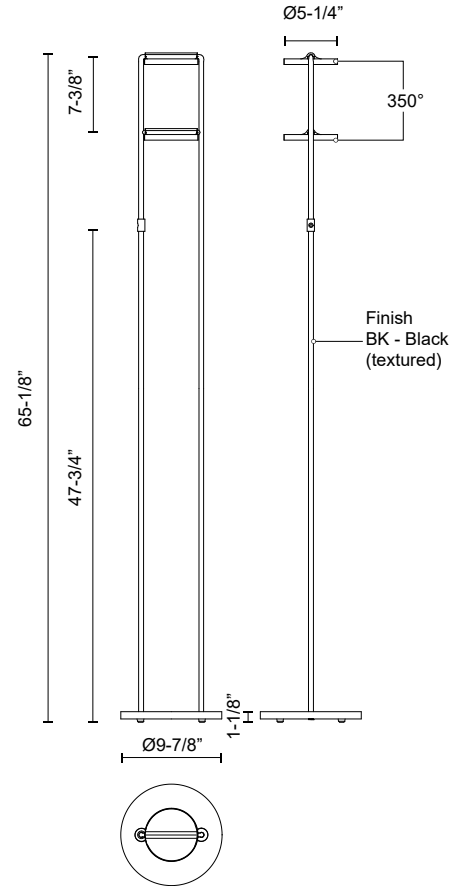

NOVEL FL72268

LAMPS

PROJECT

DESCRIPTION

Pure geometry of the disks of illumination balancing on clean, thin lined structure is poetry in motion. Each disk of illumination can turn and twist to fit the needs and style of your space. The Novel Collection fits a large range of style and function with minimal elements.

SPECIFICATION DETAILS

Fixture Dimensions	D9-7/8" x H65-1/8"
Light Source	LED with DC Driver
Wattage	18W
Total Lumens	1270lm
Delivered Lumens	BK-1000lm
Voltage	120V
Color Temperature	3000K
CRI (Ra)	90CRI
Optional Color Temps	2700K - 5000K Available, Minimum Order Quantities Apply
LED Rated Life	50,000 hours
Dimming	100% - 10%, Touch dimmer
Diffuser Details	Acrylic Light Guide
Location	Dry
Paint Finish	BK02
Finish Option(s)	Black

* For custom options, consult factory for details.

* For warranty information, please visit www.kuzcolighting.com/warranty

KUZCO

CANADA: 19054 28TH AVENUE - SURREY, BC V3Z 6M3

USA: 3035 E. LONE MOUNTAIN ROAD - LAS VEGAS, NV 89081

WWW.KUZCOLIGHTING.COM

© 2021 KUZCO LIGHTING. ALL RIGHTS RESERVED.

COMMENT