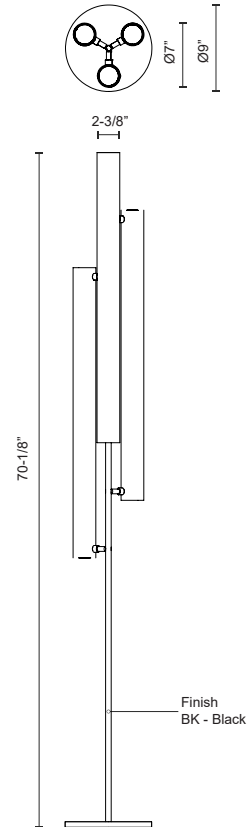

# GRAMERCY FL70355

LAMPS

PROJECT

FL70355-BK  
Black

## SPECIFICATION DETAILS

\* For custom options, consult factory for details.

<b>Fixture Dimensions</b>	D9" x H70-1/8"
<b>Light Source</b>	LED
<b>Wattage</b>	40W
<b>Total Lumens</b>	3400lm
<b>Delivered Lumens</b>	BK-2000lm*
<b>Voltage</b>	120V
<b>Color Temperature</b>	3000K
<b>CRI (Ra)</b>	>90
<b>Optional Color Temps</b>	2700K - 5000K Available, Minimum Order Quantities Apply
<b>LED Rated Life</b>	50,000 hours
<b>Dimming</b>	100% - 10%, Touch dimmer
<b>Glass Details</b>	White Glass
<b>Location</b>	Dry
<b>Warranty</b>	5 Years

## DESCRIPTION

Frosted glass cylinders, available as a single or in multiples, are composed around an aluminum die-cast body, emitting an even 360° glow of ambient light. The Gramercy standing fixtures feature a touch dimmer and a black finish