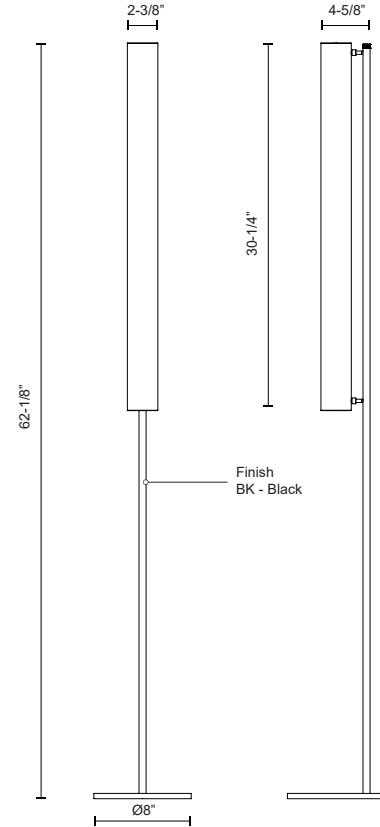

GRAMERCY FL70155

LAMPS

PROJECT

FL70155-BK
Black

SPECIFICATION DETAILS

* For custom options, consult factory for details.

Fixture Dimensions	D8" x H62-1/8"
Light Source	LED
Wattage	25W
Total Lumens	2125lm*
Delivered Lumens	BK-1200lm*
Voltage	120V
Color Temperature	3000K
CRI (Ra)	>90
Optional Color Temps	2700K - 5000K Available, Minimum Order Quantities Apply
LED Rated Life	50,000 hours
Dimming	100% - 10%, Touch dimmer
Glass Details	White Glass
Location	Dry
Warranty	5 Years

DESCRIPTION

Frosted glass cylinders, available as a single or in multiples, are composed around an aluminum die-cast body, emitting an even 360° glow of ambient light. The Gramercy standing fixtures feature a touch dimmer and a black finish