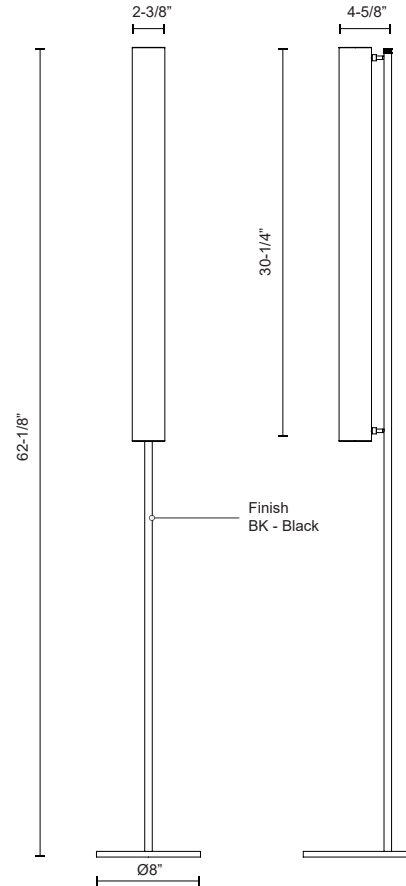

GRAMERCY FL70155

LAMPS

PROJECT

DESCRIPTION

Frosted glass cylinders, available as a single or in multiples, are composed around an aluminum die-cast body, emitting an even 360 Degrees glow of ambient light. The Gramercy standing fixtures feature a touch dimmer and a black finish

SPECIFICATION DETAILS

Fixture Dimensions	D8" x H62-1/8"
Light Source	LED with DC Driver
Wattage	25W
Total Lumens	2125lm
Delivered Lumens	BK-1200lm*
Voltage	120V
Color Temperature	3000K
CRI (Ra)	90CRI
Optional Color Temps	2700K - 5000K Available, Minimum Order Quantities Apply
LED Rated Life	50,000 hours
Dimming	100% - 10%, Touch dimmer
Glass Details	Frosted Glass
Location	Dry
Paint Finish	BK02
Finish Option(s)	Black

* For custom options, consult factory for details.

* For warranty information, please visit www.kuzcolighting.com/warranty

KUZCO

CANADA: 19054 28TH AVENUE - SURREY, BC V3Z 6M3

USA: 3035 E. LONE MOUNTAIN ROAD - LAS VEGAS, NV 89081

WWW.KUZCOLIGHTING.COM

© 2020 KUZCO LIGHTING. ALL RIGHTS RESERVED.

COMMENT