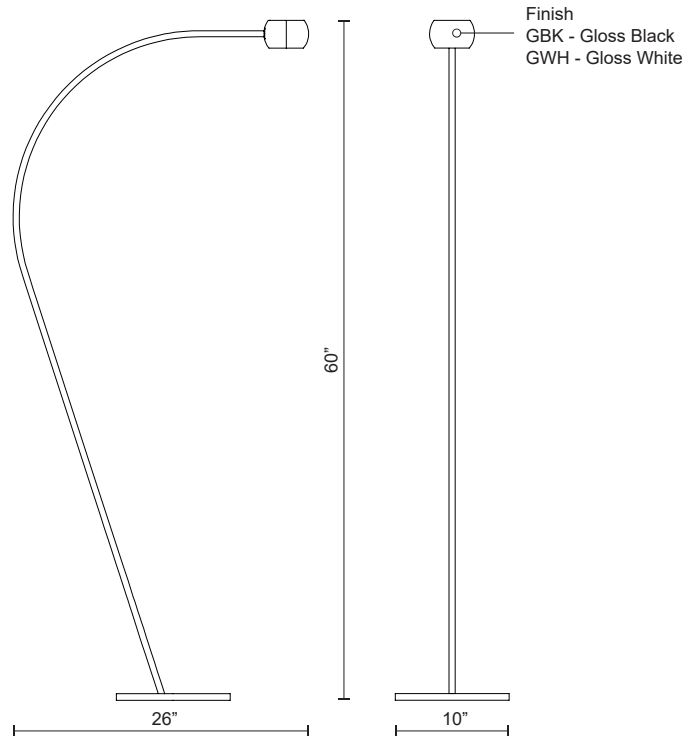

FLUX FL46660

LAMPS

PROJECT

FL46660-GWH
Gloss White

FL46660-GBK
Gloss Black

SPECIFICATION DETAILS

Fixture Dimensions	L26" x W10" x H60"
Light Source	LED with DC Driver
Wattage	10W
Total Lumens	800lm
Delivered Lumens	GBK-210lm; GWH-371lm;
Voltage	120V
Color Temperature	3000K
CRI (Ra)	90CRI
Optional Color Temps	2700K - 5000K Available, Minimum Order Quantities Apply
LED Rated Life	50,000 hours
Dimming	100% - 10%, Touch dimmer
Diffuser Details	Acrylic diffuser
Location	Dry

* For custom options, consult factory for details.

* For warranty information, please visit www.kuzcolighting.com/warranty

DESCRIPTION

Combining a truncated spherical aesthetic with modern adjustability features the Flux collection is ideal for the sophisticated interior setting. A flat recessed glass diffuser, partially frosted in its center, is showcased within the precise cast aluminum drum, providing an ambient wash where directed. The illuminated ring serves dual functions as a finder light and indicative perimeter for the touch actuated dimmer. Magnetic connectors allow for an unrestricted range of rotation and ease of assembly. Available in a range of configurations.