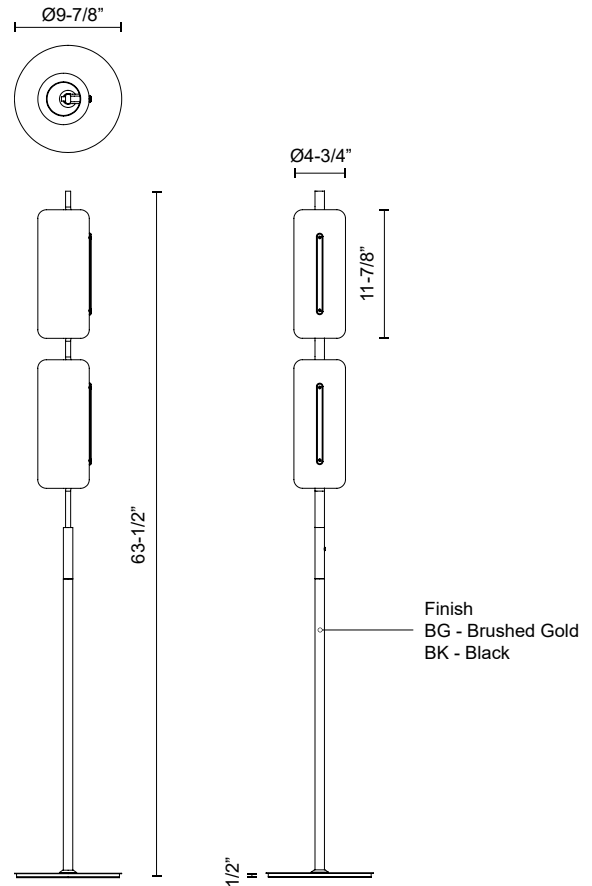

HILO FL28563

LAMPS

PROJECT

SPECIFICATION DETAILS

Fixture Dimensions	D9-7/8" x H63-1/2"
Light Source	LED with DC Driver
Wattage	17W
Total Lumens	1445lm
Delivered Lumens	BG-1075lm*; BK-1025lm*;
Voltage	120V
Color Temperature	3000K
CRI (Ra)	90CRI
Optional Color Temps	2700K - 5000K Available, Minimum Order Quantities Apply
LED Rated Life	50,000 hours
Dimming	100% - 10%, Touch dimmer
Diffuser Details	White Acrylic (interior)
Glass Details	Clear Glass (exterior)
Location	Dry
Illumination Direction	Up/Down
Wire Length	120"
Wire Type	Black Driver and Wire
Paint Finish	BG01; BK02;
Base Dimensions	D9-7/8" x H1/2"

* For custom options, consult factory for details.

* For warranty information, please visit www.kuzcolighting.com/warranty

DESCRIPTION

Light and airy, the Hilo Collection uses Kuzco's signature light guide technology to illuminate your space brilliantly. The cylindrical glass shades allow for a clean, modern look that provides ample omnidirectional light to any room in the house. Available in brushed or powder-coated options.

KUZCO

CANADA: 19054 28TH AVENUE - SURREY, BC V3Z 6M3

USA: 3035 E. LONE MOUNTAIN ROAD - LAS VEGAS, NV 89081

WWW.KUZCOLIGHTING.COM

© 2023 KUZCO LIGHTING. ALL RIGHTS RESERVED.

COMMENT