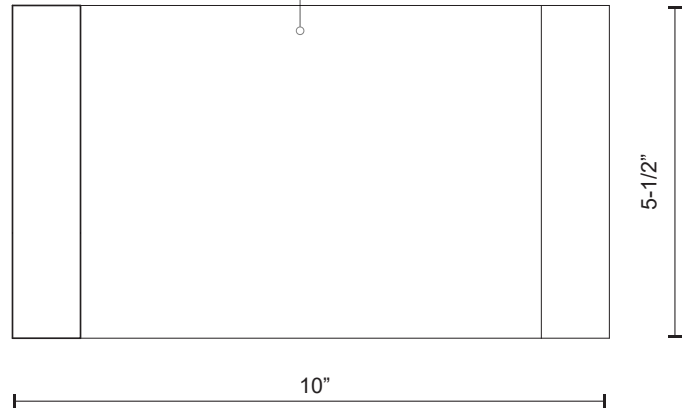

SPECIFICATION DETAILS

* For custom options, consult factory for details.

Fixture Dimensions	W10" x H5-1/2" x E2-1/2"
Light Source	LED
Wattage	29W
Total Lumens	2400lm
Delivered Lumens	BK-447lm
Voltage	120V
Color Temperature	3000K
CRI (Ra)	>90
Optional Color Temps	2700K - 5000K Available, Minimum Order Quantities Apply
LED Rated Life	50,000 hours
Dimming	100% - 10%, ELV Dimmer (Not Included)
Diffuser Details	Clear Glass
Location	Wet
Warranty	5 Years
ADA Compliant	Yes
Canopy Dimensions	L5" x W5" x E1/2"

Finish
BK - Black