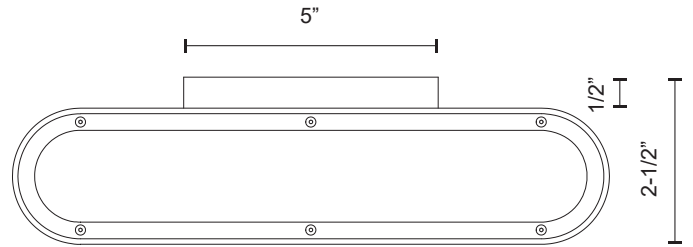

**CARMEL  
EW9110**

WALL

PROJECT

EW9110-BK  
Black

**DESCRIPTION**

A contemporary classic, the Carmel collection is defined by the extended oblong shape emitting substantial light in both directions. Intended for outdoor use, the precise fundamental form augments the existing architecture while showcasing the quality surface treatment of the fixture. The collection is adaptive for various applications.

**SPECIFICATION DETAILS**

\* For custom options, consult factory for details.

<b>Fixture Dimensions</b>	W10" x H5-1/2" x E2-1/2"
<b>Light Source</b>	LED
<b>Wattage</b>	29W
<b>Total Lumens</b>	2400lm
<b>Delivered Lumens</b>	BK-447lm
<b>Voltage</b>	120V
<b>Color Temperature</b>	3000K
<b>CRI (Ra)</b>	>90
<b>Optional Color Temps</b>	2700K - 5000K Available, Minimum Order Quantities Apply
<b>LED Rated Life</b>	50,000 hours
<b>Dimming</b>	100% - 10%, ELV Dimmer (Not Included)
<b>Diffuser Details</b>	Clear Glass
<b>Location</b>	Wet
<b>Warranty</b>	5 Years
<b>ADA Compliant</b>	Yes
<b>Canopy Dimensions</b>	L5" x W5" x E1/2"