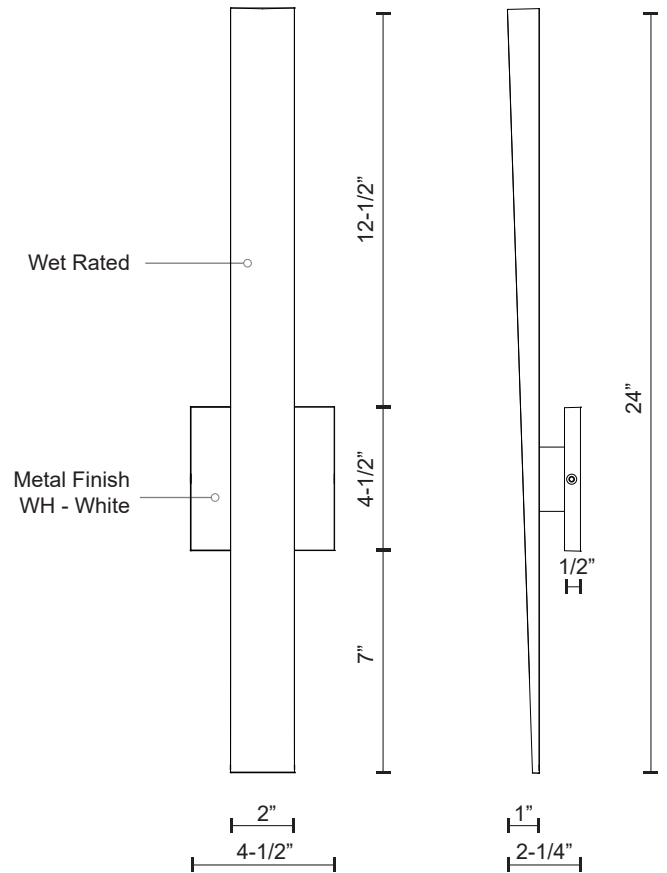

**NAGA
EW7624**

WALL

PROJECT

EW7624-WH
White

SPECIFICATION DETAILS

Fixture Dimensions	W2" x H24" x E2-1/4"
Light Source	AC LED Module
Wattage	21W
Total Lumens	1600lm
Delivered Lumens	850lm
Voltage	120V
Color Temperature	3000K
CRI (Ra)	90CRI
Optional Color Temps	2700K - 5000K Available, Minimum Order Quantities Apply
LED Rated Life	50,000 hours
Dimming	100% - 10%, ELV Dimmer (Not Included)
Diffuser Details	White PC Diffuser
ADA Compliant	Yes
Location	Wet
Illumination Direction	Backlit
Mounting Style	All Orientation; Wall;
Canopy Dimensions	W4-1/2" x H4-1/2" x E1/2"
Paint Finish	WH02

* For custom options, consult factory for details.

* For warranty information, please visit www.kuzcolighting.com/warranty

DESCRIPTION

Simple elegance is found in this sconce, reminiscent of a knife's edge that has been folded to add depth and detail. This 24 inch long, die-cast aluminum rectangle-shaped wall sconce is attached to a matching metal square mounting plate with concealed fasteners. The LED light source utilizes a polymeric diffuser to ensure an even glow of light is thrown onto the illuminated surface. Available in white finish.