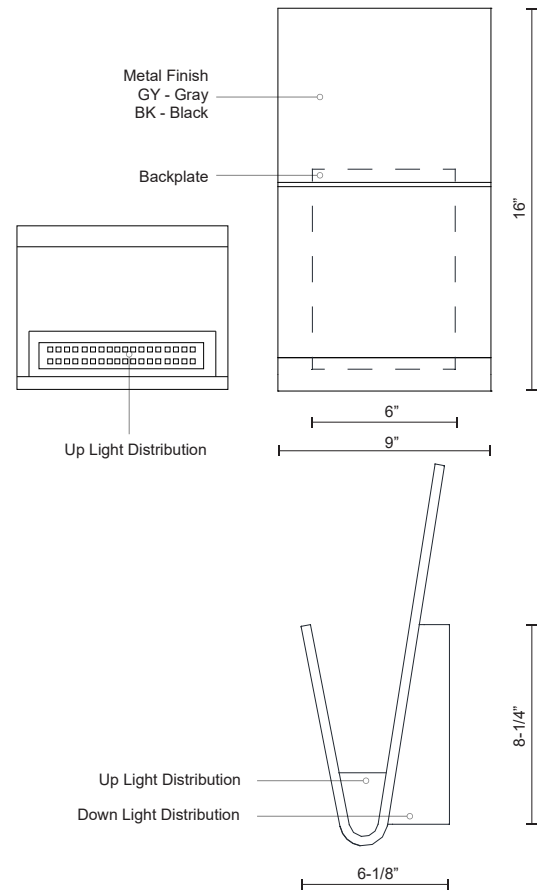

LOGAN EW7516

WALL

PROJECT

EW7516-BK
Black

EW7516-GY
Gray

SPECIFICATION DETAILS

Fixture Dimensions	W9" x H16" x E6-1/8"
Light Source	AC LED Module
Wattage	19W
Total Lumens	1600lm
Delivered Lumens	BK-531lm
Voltage	120V
Color Temperature	3000K
CRI (Ra)	90CRI
Optional Color Temps	2700K - 5000K Available, Minimum Order Quantities Apply
LED Rated Life	50,000 hours
Dimming	100% - 10%, ELV Dimmer (Not Included)
Glass Details	Frosted Glass
Location	Wet
Illumination Direction	Up and Down
Mounting Style	All Orientation; Wall;
Canopy Dimensions	W6" x H8-1/4"
Paint Finish	BK02; GY01;

* For custom options, consult factory for details.

* For warranty information, please visit www.kuzcolighting.com/warranty

DESCRIPTION

Contemporary design meets function in this effortlessly elegant exterior wall light. 16 inches long in gray powder coat. Suitable for both exterior and interior use. Dual LED sources generate a large and pleasing pool of light on the mounting surface plus a second concealed source of light aimed to the floor that packs sufficient punch to light paths of egress, delineate architectural forms in deck spaces etc.