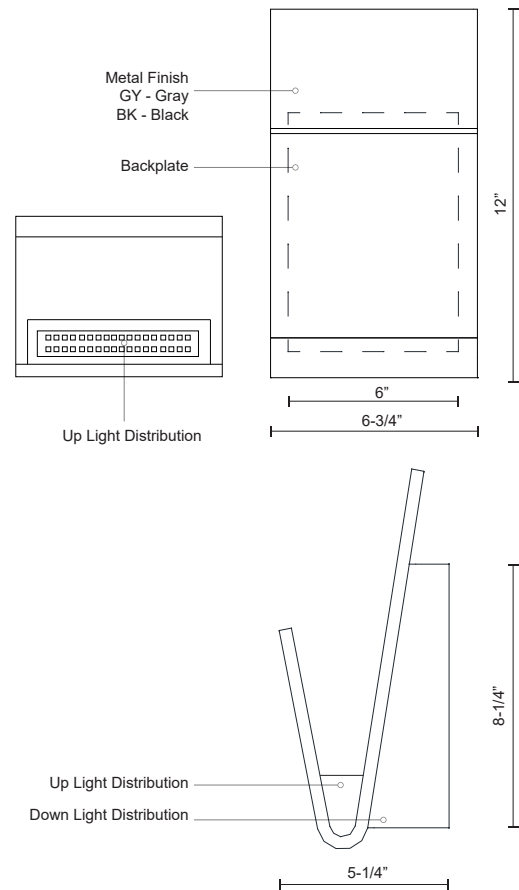

LOGAN EW7512

WALL

PROJECT

EW7512-GY
Gray

EW7512-BK
Black

SPECIFICATION DETAILS

Fixture Dimensions	W6-3/4" x H12" x E5-1/4"
Light Source	AC LED Module
Wattage	14W
Total Lumens	1200lm
Delivered Lumens	395lm*
Voltage	120V
Color Temperature	3000K
CRI (Ra)	90CRI
Optional Color Temps	2700K - 5000K Available, Minimum Order Quantities Apply
LED Rated Life	50,000 hours
Dimming	100% - 10%, ELV Dimmer (Not Included)
Glass Details	Frosted Glass
Location	Wet
Illumination Direction	Up and Down
Mounting Style	All Orientation; Wall;
Canopy Dimensions	W6" x H8-1/4"
Paint Finish	BK02; GY01;

* For custom options, consult factory for details.

* For warranty information, please visit www.kuzcolighting.com/warranty

DESCRIPTION

Contemporary design meets function in this effortlessly elegant exterior wall light. 12 inches long in gray powder coat. Suitable for both exterior and interior use. Dual LED sources generate a large and pleasing pool of light on the mounting surface plus a second concealed source of light aimed to the floor that packs sufficient punch to light paths of egress, delineate architectural forms in deck spaces etc.