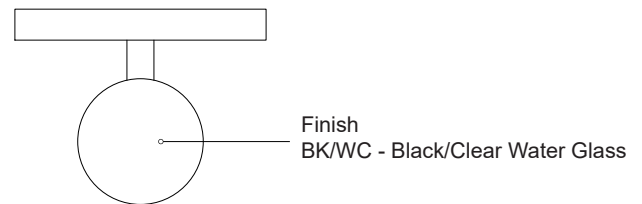

LIMA EW73210

WALL

PROJECT

SPECIFICATION DETAILS

Fixture Dimensions	W2-5/8" x H10-1/8" x E3-7/8"
Height from center	7-1/2"
Lamp Type	Incandescent, T10, Medium Base
Wattage	1 x 60W
Voltage	120V
Glass Details	Clear Water Glass
ADA Compliant	Yes
Location	Wet, IP65
Bulbs Included	No
Illumination Direction	Omni-directional
Mounting Style	Wall Mount, Up or Down
Canopy Dimensions	D5-1/8" x E3/4"
Material	Aluminum + Glass
Paint Finish	BK02

* For custom options, consult factory for details.

* For warranty information, please visit www.kuzcolighting.com/warranty

DESCRIPTION

Discover modern sophistication with our simple yet striking pill-shaped Lima outdoor wall sconce. Crafted in matte black with water glass accents, this fixture seamlessly complements a contemporary exterior. Equipped with integrated LED lighting, it bathes your outdoor space in warm, inviting illumination.

- Matte Black finish
- Ample Water Glass Shade
- Requires 1 x 60W medium based bulb (recommended T10)
- Exterior rated for outdoor or indoor use
- Perfect for front doors, garage, or bathroom usage

KUZCO

CANADA: 19054 28TH AVENUE - SURREY, BC V3Z 6M3

USA: 3035 E. LONE MOUNTAIN ROAD - LAS VEGAS, NV 89081

WWW.KUZCOLIGHTING.COM

© 2024 KUZCO LIGHTING. ALL RIGHTS RESERVED.

COMMENT