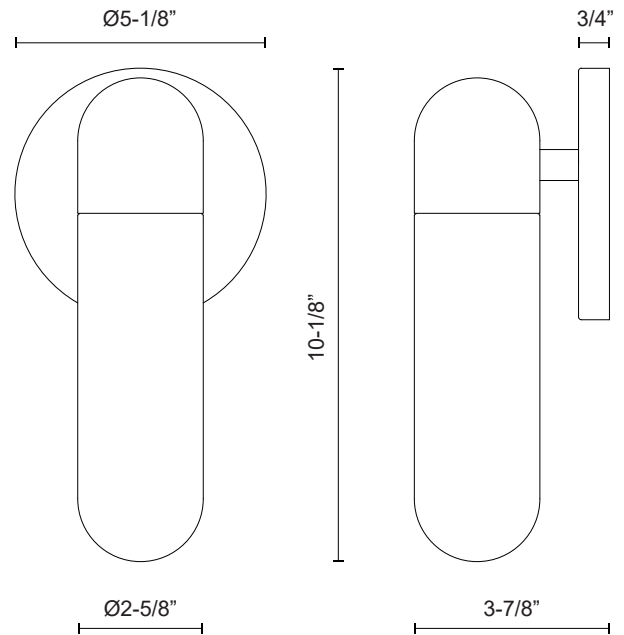

LIMA EW73210

WALL

PROJECT

SPECIFICATION DETAILS

Fixture Dimensions	W2-5/8" x H10-1/8" x E3-7/8"
Height from center	7-1/2"
Lamp Type	Incandescent, T10, Medium Base
Wattage	1 x 60W
Voltage	120V
Glass Details	Clear Water Glass
ADA Compliant	Yes
Location	Wet, IP65
Bulbs Included	No
Illumination Direction	Omni-directional
Mounting Style	Wall Mount, Up or Down
Canopy Dimensions	D5-1/8" x E3/4"
Material	Aluminum + Glass
Paint Finish	BK02

* For custom options, consult factory for details.

* For warranty information, please visit www.kuzcolighting.com/warranty

DESCRIPTION

Discover modern sophistication with our simple yet striking pill-shaped Lima outdoor wall sconce. Crafted in matte black with water glass accents, this fixture seamlessly complements a contemporary exterior. Equipped with integrated LED lighting, it bathes your outdoor space in warm, inviting illumination.

- Matte Black finish
- Ample Water Glass Shade
- Requires 1 x 60W medium based bulb (recommended T10)
- Exterior rated for outdoor or indoor use
- Perfect for front doors, garage, or bathroom usage

KUZCO

CANADA: 19054 28TH AVENUE - SURREY, BC V3Z 6M3

USA: 3035 E. LONE MOUNTAIN ROAD - LAS VEGAS, NV 89081

WWW.KUZCOLIGHTING.COM

© 2024 KUZCO LIGHTING. ALL RIGHTS RESERVED.

COMMENT