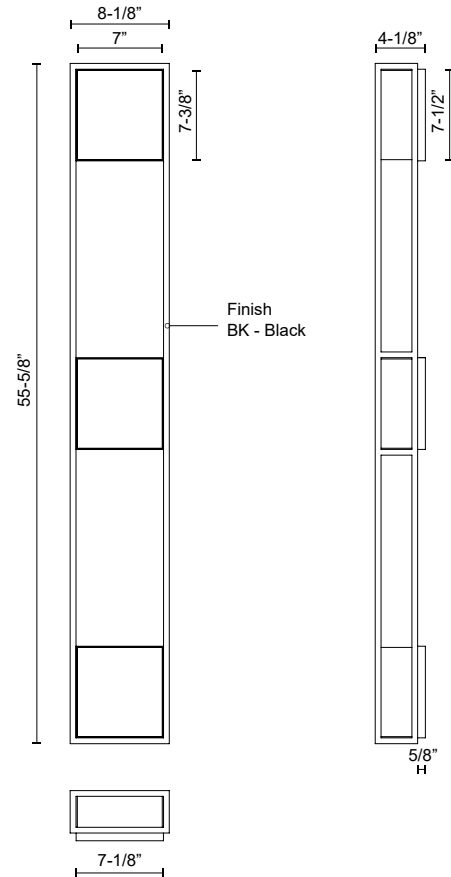

VAIL EW72355

WALL

PROJECT

SPECIFICATION DETAILS

Fixture Dimensions	W8-1/8" x H55-5/8" x E4-1/8"
Light Source	AC LED Module
Wattage	50W
Total Lumens	3700lm
Delivered Lumens	1700lm*
Voltage	120V
Color Temperature	3000K
CRI (Ra)	90CRI
Optional Color Temps	2700K - 5000K Available, Minimum Order Quantities Apply
LED Rated Life	50,000 hours
Dimming	100% - 10%, ELV Dimmer (Not Included)
Glass Details	Clear Exterior White Interior Glass
Location	Wet
Illumination Direction	Front
Mounting Style	All Orientation
Paint Finish	BK02

* For custom options, consult factory for details.

* For warranty information, please visit www.kuzcolighting.com/warranty

DESCRIPTION

Luxe lighting that will make your home stand out is what the Vail Collection offers. The geometric design provides a simple yet elegant approach to lighting the exterior or interior of your home. Each size can be mounted horizontally or vertically, allowing you to create an extraordinary lighting arrangement.

KUZCO

CANADA: 19054 28TH AVENUE - SURREY, BC V3Z 6M3
USA: 3035 E. LONE MOUNTAIN ROAD - LAS VEGAS, NV 89081

WWW.KUZCOLIGHTING.COM

© 2023 KUZCO LIGHTING. ALL RIGHTS RESERVED.

COMMENT