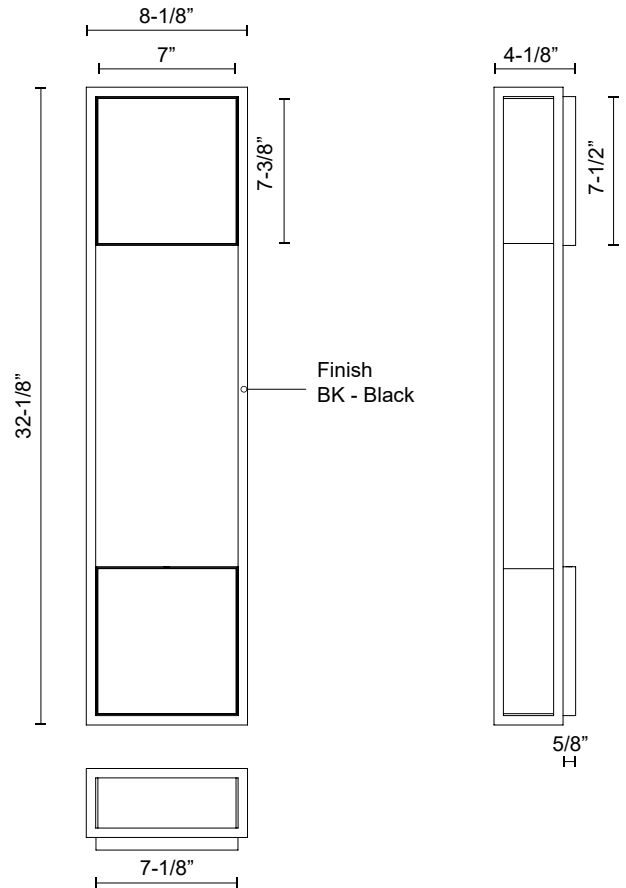

VAIL
EW72332

WALL

PROJECT

SPECIFICATION DETAILS

Fixture Dimensions	W8-1/8" x H32-1/8" x E4-1/8"
Light Source	AC LED Module
Wattage	33W
Total Lumens	2500lm
Delivered Lumens	1113lm
Voltage	120V
Color Temperature	3000K
CRI (Ra)	90CRI
Optional Color Temps	2700K - 5000K Available, Minimum Order Quantities Apply
LED Rated Life	50,000 hours
Dimming	100% - 10%, ELV Dimmer (Not Included)
Glass Details	Clear Exterior White Interior Glass
Location	Wet
Illumination Direction	Front
Mounting Style	All Orientation
Paint Finish	BK02

* For custom options, consult factory for details.

* For warranty information, please visit www.kuzcolighting.com/warranty

DESCRIPTION

Luxe lighting that will make your home stand out is what the Vail Collection offers. The geometric design provides a simple yet elegant approach to lighting the exterior or interior of your home. Each size can be mounted horizontally or vertically, allowing you to create an extraordinary lighting arrangement.

KUZCO

CANADA: 19054 28TH AVENUE - SURREY, BC V3Z 6M3
USA: 3035 E. LONE MOUNTAIN ROAD - LAS VEGAS, NV 89081

WWW.KUZCOLIGHTING.COM

© 2023 KUZCO LIGHTING. ALL RIGHTS RESERVED.

COMMENT