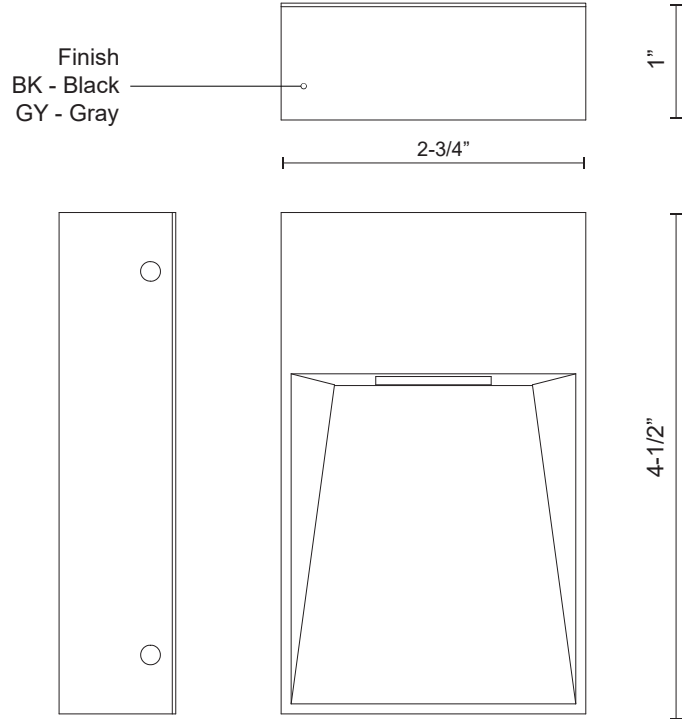

CASA
EW71403

WALL

PROJECT

DESCRIPTION

This family of exterior wall-mounted fixtures is available in a variety of geometric forms: circle, square, and two different rectilinear configurations. Light is directed downward from a recess, and the incline allows the glow to radiate gradually. Vanishingly thin and ideal for egress, courtesy, and grace lighting.

SPECIFICATION DETAILS

Fixture Dimensions	W2-3/4" x H4-1/2" x E1"
Light Source	AC LED Module
Wattage	9W
Total Lumens	600lm
Delivered Lumens	BK-199lm; GY-249lm;
Voltage	120V
Color Temperature	3000K
CRI (Ra)	90CRI
Optional Color Temps	2700K - 5000K Available, Minimum Order Quantities Apply
LED Rated Life	50,000 hours
Dimming	100% - 10%, ELV Dimmer (Not Included)
Glass Details	Clear Glass
ADA Compliant	Yes
Location	Wet
Compliance	ADA

* For custom options, consult factory for details.

* For warranty information, please visit www.kuzcolighting.com/warranty

KUZCO

19054 28TH AVENUE
SURREY - BC V3Z 6M3
CANADA

WWW.KUZCOLIGHTING.COM

COMMENT