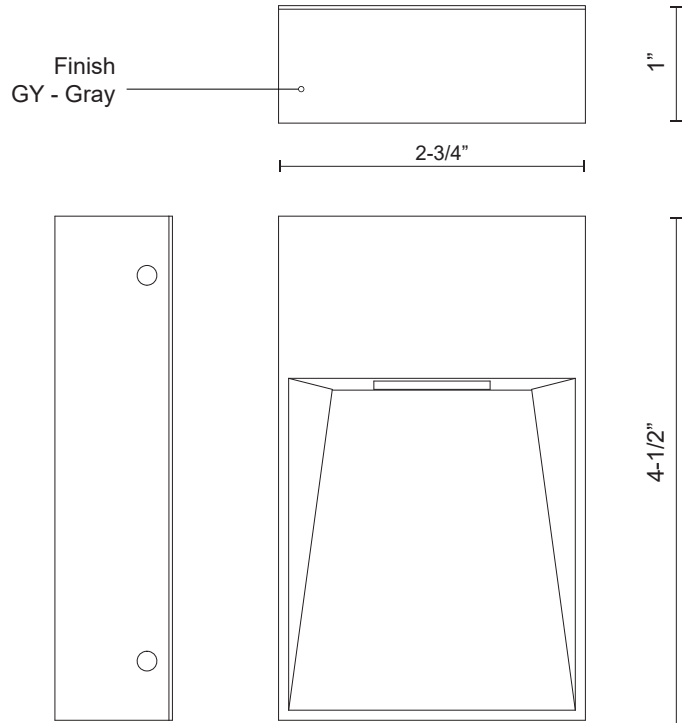

CASA
EW71403

WALL

PROJECT

EW71403-GY
Gray

SPECIFICATION DETAILS

Fixture Dimensions	W2-3/4" x H4-1/2" x E1"
Light Source	AC LED Module
Wattage	9W
Total Lumens	600lm
Delivered Lumens	GY-249lm
Voltage	120V
Color Temperature	3000K
CRI (Ra)	90CRI
Optional Color Temps	2700K - 5000K Available, Minimum Order Quantities Apply
LED Rated Life	50,000 hours
Dimming	100% - 10%, ELV Dimmer (Not Included)
Glass Details	Clear Glass
ADA Compliant	Yes
Location	Wet
Paint Finish	GY01

* For custom options, consult factory for details.

* For warranty information, please visit www.kuzcolighting.com/warranty

DESCRIPTION

This family of exterior wall-mounted fixtures is available in a variety of geometric forms: circle, square, and two different rectilinear configurations. Light is directed downward from a recess, and the incline allows the glow to radiate gradually. Vanishingly thin and ideal for egress, courtesy, and grace lighting.