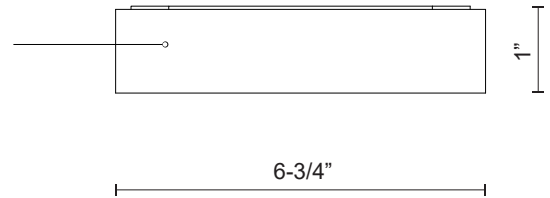

CASA
EW71309

WALL

PROJECT

SPECIFICATION DETAILS

Fixture Dimensions	W6-3/4" x H6-3/4" x E1"
Light Source	AC LED Module
Wattage	21W
Total Lumens	1600lm
Delivered Lumens	BK-606lm; GY-759lm;
Voltage	120V
Color Temperature	3000K
CRI (Ra)	90CRI
Optional Color Temps	2700K - 5000K Available, Minimum Order Quantities Apply
LED Rated Life	50,000 hours
Dimming	100% - 10%, ELV Dimmer (Not Included)
Glass Details	Clear Glass
ADA Compliant	Yes
Location	Wet
Compliance	ADA

* For custom options, consult factory for details.

* For warranty information, please visit www.kuzcolighting.com/warranty

DESCRIPTION

This family of exterior wall-mounted fixtures is available in a variety of geometric forms: circle, square, and two different rectilinear configurations. Light is directed downward from a recess, and the incline allows the glow to radiate gradually. Vanishingly thin and ideal for egress, courtesy, and grace lighting.

Metal Finish
BK - Black
GY - Gray

KUZCO

19054 28TH AVENUE
SURREY - BC V3Z 6M3
CANADA

WWW.KUZCOLIGHTING.COM

COMMENT