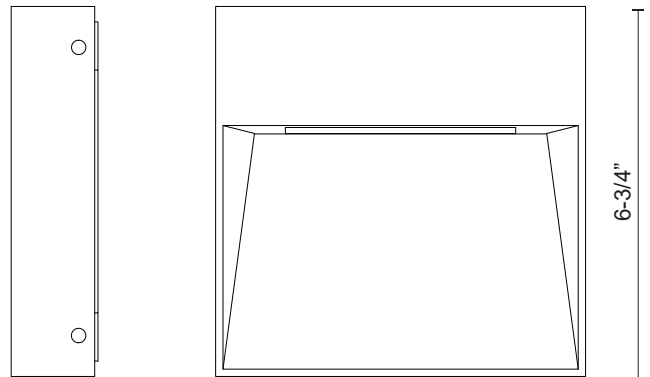

CASA
EW71309

WALL

PROJECT

SPECIFICATION DETAILS

Fixture Dimensions	W6-3/4" x H6-3/4" x E1"
Light Source	AC LED Module
Wattage	21W
Total Lumens	1600lm
Delivered Lumens	BK-606lm; GY-759lm;
Voltage	120V
Color Temperature	3000K
CRI (Ra)	90CRI
Optional Color Temps	2700K - 5000K Available, Minimum Order Quantities Apply
LED Rated Life	50,000 hours
Dimming	100% - 10%, ELV Dimmer (Not Included)
Glass Details	Clear Glass
ADA Compliant	Yes
Location	Wet
Compliance	ADA

* For custom options, consult factory for details.

* For warranty information, please visit www.kuzcolighting.com/warranty

DESCRIPTION

This family of exterior wall-mounted fixtures is available in a variety of geometric forms: circle, square, and two different rectilinear configurations. Light is directed downward from a recess, and the incline allows the glow to radiate gradually. Vanishingly thin and ideal for egress, courtesy, and grace lighting.

Metal Finish
BK - Black
GY - Gray

KUZCO

19054 28TH AVENUE
SURREY - BC V3Z 6M3
CANADA

WWW.KUZCOLIGHTING.COM

COMMENT