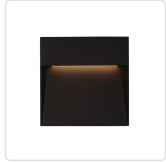

CASA
EW71309

WALL

PROJECT

EW71309-BK
Black

EW71309-GY
Gray

SPECIFICATION DETAILS

Fixture Dimensions	W6-3/4" x H6-3/4" x E1"
Light Source	AC LED Module
Wattage	21W
Total Lumens	1600lm
Delivered Lumens	BK-606lm; GY-759lm;
Voltage	120V
Color Temperature	3000K
CRI (Ra)	90CRI
Optional Color Temps	2700K - 5000K Available, Minimum Order Quantities Apply
LED Rated Life	50,000 hours
Dimming	100% - 10%, ELV Dimmer (Not Included)
Glass Details	Clear Glass
ADA Compliant	Yes
Location	Wet
Compliance	ADA

* For custom options, consult factory for details.

* For warranty information, please visit www.kuzcolighting.com/warranty

DESCRIPTION

This family of exterior wall-mounted fixtures is available in a variety of geometric forms: circle, square, and two different rectilinear configurations. Light is directed downward from a recess, and the incline allows the glow to radiate gradually. Vanishingly thin and ideal for egress, courtesy, and grace lighting.

Metal Finish
BK - Black
GY - Gray

KUZCO

19054 28TH AVENUE
SURREY - BC V3Z 6M3
CANADA

WWW.KUZCOLIGHTING.COM

COMMENT