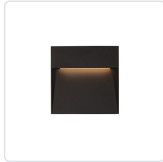

CASA EW71305

WALL

PROJECT

EW71305-GY
Gray

EW71305-BK
Black

SPECIFICATION DETAILS

Fixture Dimensions	W4-1/2" x H4-1/2" x E1"
Light Source	AC LED Module
Wattage	11W
Total Lumens	800lm
Delivered Lumens	BK-266lm; GY-333lm;
Voltage	120V
Color Temperature	3000K
CRI (Ra)	90CRI
Optional Color Temps	2700K - 5000K Available, Minimum Order Quantities Apply
LED Rated Life	50,000 hours
Dimming	100% - 10%, ELV Dimmer (Not Included)
Glass Details	Clear Glass
ADA Compliant	Yes
Location	Wet
Paint Finish	BK02; GY01;

* For custom options, consult factory for details.

* For warranty information, please visit www.kuzcolighting.com/warranty

DESCRIPTION

This family of exterior wall-mounted fixtures is available in a variety of geometric forms: circle, square, and two different rectilinear configurations. Light is directed downward from a recess, and the incline allows the glow to radiate gradually. Vanishingly thin and ideal for egress, courtesy, and grace lighting.