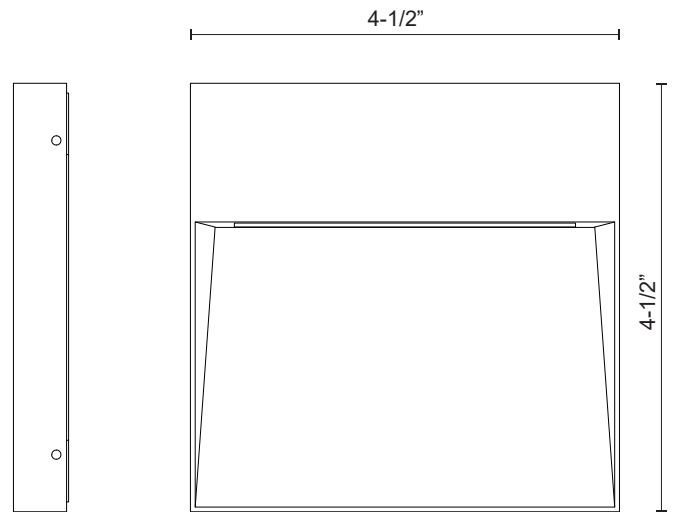

CASA EW71305

WALL

PROJECT

EW71305-GY
Gray

EW71305-BK
Black

SPECIFICATION DETAILS

Fixture Dimensions	W4-1/2" x H4-1/2" x E1"
Light Source	AC LED Module
Wattage	11W
Total Lumens	800lm
Delivered Lumens	BK-266lm; GY-333lm;
Voltage	120V
Color Temperature	3000K
CRI (Ra)	90CRI
Optional Color Temps	2700K - 5000K Available, Minimum Order Quantities Apply
LED Rated Life	50,000 hours
Dimming	100% - 10%, ELV Dimmer (Not Included)
Glass Details	Clear Glass
ADA Compliant	Yes
Location	Wet
Paint Finish	BK02; GY01;

* For custom options, consult factory for details.

* For warranty information, please visit www.kuzcolighting.com/warranty

DESCRIPTION

This family of exterior wall-mounted fixtures is available in a variety of geometric forms: circle, square, and two different rectilinear configurations. Light is directed downward from a recess, and the incline allows the glow to radiate gradually. Vanishingly thin and ideal for egress, courtesy, and grace lighting.