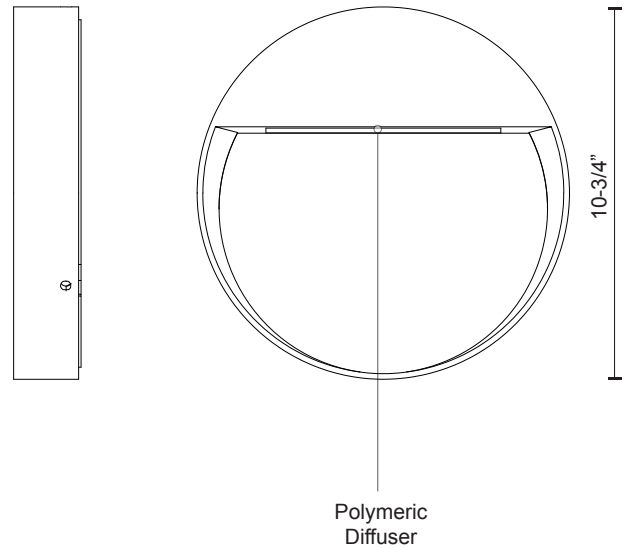

MESA  
EW71211

WALL

PROJECT

EW71211-BK  
Black

EW71211-GY  
Gray

**SPECIFICATION DETAILS**

\* For custom options, consult factory for details.

<b>Fixture Dimensions</b>	D10-3/4" x E1"
<b>Light Source</b>	LED
<b>Wattage</b>	30W
<b>Total Lumens</b>	2400lm
<b>Delivered Lumens</b>	BK-317lm; GY-420lm;
<b>Voltage</b>	120V
<b>Color Temperature</b>	3000K
<b>CRI (Ra)</b>	>90
<b>Optional Color Temps</b>	2700K - 5000K Available, Minimum Order Quantities Apply
<b>LED Rated Life</b>	50,000 hours
<b>Dimming</b>	100% - 10%, ELV Dimmer (Not Included)
<b>Diffuser Details</b>	Frosted Glass Diffuser
<b>Location</b>	Wet
<b>Warranty</b>	5 Years
<b>ADA Compliant</b>	Yes

**DESCRIPTION**

This family of exterior wall-mounted fixtures is available in a variety of geometric forms: circle, square, and two different rectilinear configurations. Light is directed downward from a recess, and the incline allows the glow to radiate gradually. Vanishingly thin and ideal for egress, courtesy, and grace lighting. Optional stone inlays offer additional opportunities for customizing to complement different wall surfaces.