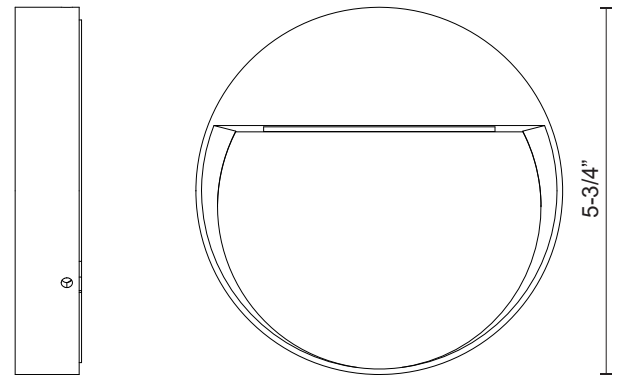

MESA  
EW71205

WALL

PROJECT

EW71205-BK  
Black

DESCRIPTION

This family of exterior wall-mounted fixtures is available in a variety of geometric forms: circle, square, and two different rectilinear configurations. Light is directed downward from a recess, and the incline allows the glow to radiate gradually. Vanishingly thin and ideal for egress, courtesy, and grace lighting.

Metal Finish  
BK - Black

SPECIFICATION DETAILS

Fixture Dimensions	D5-3/4" x E1"
Light Source	AC LED Module
Wattage	11W
Total Lumens	800lm
Delivered Lumens	BK-273lm
Voltage	120V
Color Temperature	3000K
CRI (Ra)	90CRI
Optional Color Temps	2700K - 5000K Available, Minimum Order Quantities Apply
LED Rated Life	50,000 hours
Dimming	100% - 10%, ELV Dimmer (Not Included)
Glass Details	Clear Glass
ADA Compliant	Yes
Location	Wet
Compliance	ADA