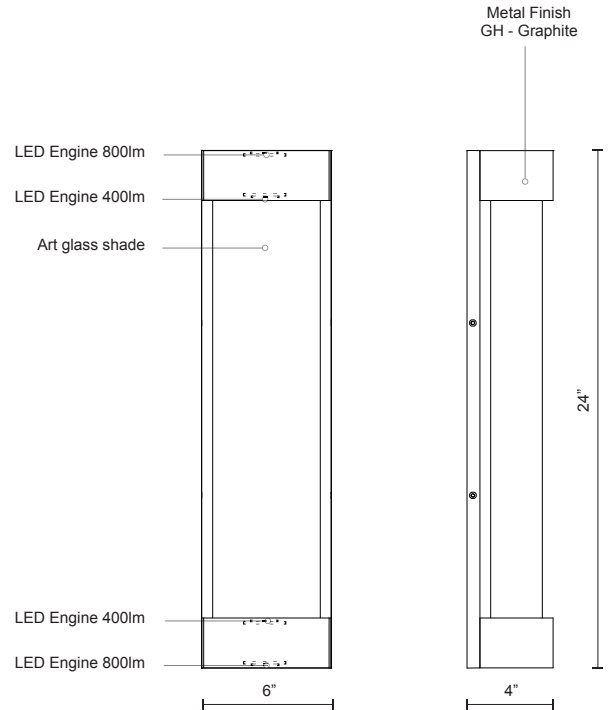

## DESCRIPTION

This surface mount exterior wall light combines hand-crafted glass and metal elements. Available in various lengths, this formed aluminum and art glass light glows internally to showcase the texture. While rated for exterior use, it will also look wonderful mounted on an indoor wall. Additional lights at the top and the bottom of the fixture further illuminate your space.

## SPECIFICATION DETAILS

\* For custom options, consult factory for details.

<b>Fixture Dimensions</b>	W6" x H24" x E4"
<b>Light Source</b>	LED
<b>Wattage</b>	29W
<b>Total Lumens</b>	2400lm
<b>Delivered Lumens</b>	GH-1572lm
<b>Voltage</b>	120V
<b>Color Temperature</b>	3000K
<b>CRI (Ra)</b>	>90
<b>Optional Color Temps</b>	2700K - 5000K Available, Minimum Order Quantities Apply
<b>LED Rated Life</b>	50,000 hours
<b>Dimming</b>	100% - 10%, ELV Dimmer (Not Included)
<b>Glass Details</b>	Clear Textured Art Glass
<b>Location</b>	Wet
<b>Warranty</b>	5 Years