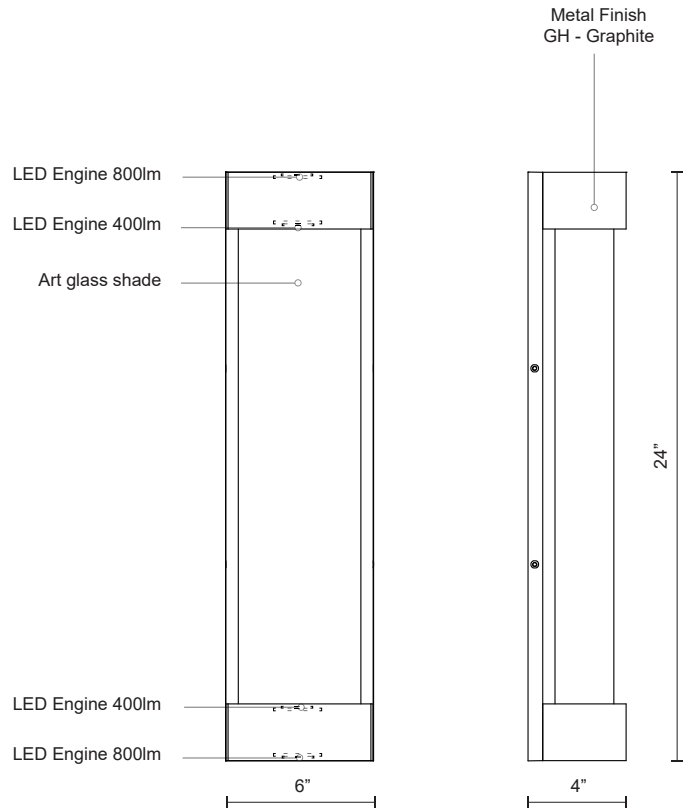

# MOONDEW EW7024-GH

WALL

PROJECT

## DESCRIPTION

This surface mount exterior wall light combines hand-crafted glass and metal elements. Available in various lengths, this formed aluminum and art glass light glows internally to showcase the texture. While rated for exterior use, it will also look wonderful mounted on an indoor wall. Additional lights at the top and the bottom of the fixture further illuminate your space.

## SPECIFICATION DETAILS

\* For custom options, consult factory for details.

<b>Fixture Dimensions</b>	W6" x H24" x E4"
<b>Light Source</b>	AC LED Module
<b>Wattage</b>	29W
<b>Total Lumens</b>	2400lm
<b>Delivered Lumens</b>	GH-1572lm
<b>Voltage</b>	120V
<b>Color Temperature</b>	3000K
<b>CRI (Ra)</b>	90CRI
<b>Optional Color Temps</b>	2700K - 5000K Available, Minimum Order Quantities Apply
<b>LED Rated Life</b>	50,000 hours
<b>Dimming</b>	100% - 10%, ELV Dimmer (Not Included)
<b>Glass Details</b>	Clear Water Glass
<b>Location</b>	Wet
<b>Warranty</b>	5 Years
<b>Illumination Direction</b>	Up and Down
<b>Mounting Style</b>	All Orientation; Wall;
<b>Finish Option(s)</b>	Graphite