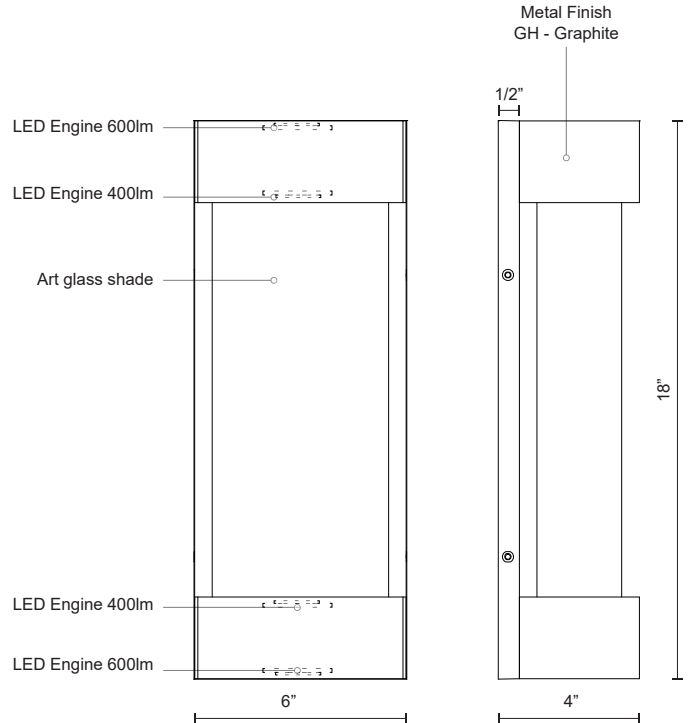

MOONDEW EW7018-GH

WALL

PROJECT

DESCRIPTION

This surface mount exterior wall light combines hand-crafted glass and metal elements. Available in various lengths, this formed aluminum and art glass light glows internally to showcase the texture. While rated for exterior use, it will also look wonderful mounted on an indoor wall. Additional lights at the top and the bottom of the fixture further illuminate your space.

SPECIFICATION DETAILS

* For custom options, consult factory for details.

Fixture Dimensions	W6" x H18" x E4"
Light Source	AC LED Module
Wattage	25W
Total Lumens	2000lm
Delivered Lumens	GH-1065lm
Voltage	120V
Color Temperature	3000K
CRI (Ra)	90CRI
Optional Color Temps	2700K - 5000K Available, Minimum Order Quantities Apply
LED Rated Life	50,000 hours
Dimming	100% - 10%, ELV Dimmer (Not Included)
Glass Details	Clear Water Glass
Location	Wet
Warranty	5 Years
Illumination Direction	Up and Down
Mounting Style	All Orientation; Wall;
Finish Option(s)	Graphite