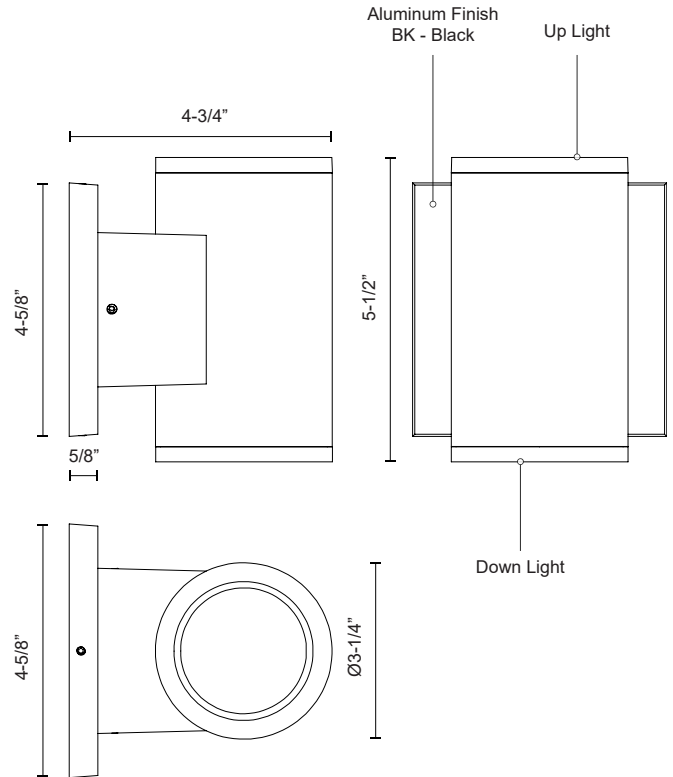

**RUNYON
EW67206**

WALL

PROJECT

EW67206-BK
Black

SPECIFICATION DETAILS

* For custom options, consult factory for details.

Fixture Dimensions	W3-1/4" x H5-1/2" x E4-3/4"
Light Source	LED
Wattage	9W
Total Lumens	950lm
Delivered Lumens	BK-444lm
Voltage	120-277V
Color Temperature	3000K
CRI (Ra)	>80
Optional Color Temps	2700K - 5000K Available, Minimum Order Quantities Apply
LED Rated Life	50,000 hours
Dimming	Non-Dimming
Diffuser Details	Clear Glass Diffuser
Location	Wet
Warranty	5 Years
Canopy Dimensions	W4-5/8" x H4-5/8" x E5/8"

DESCRIPTION

Architectural exterior wall sconce, die-cast aluminum cylindrical body with clear tempered glass and multi-faceted reflector to provide even illumination in both direction. Rated IP54.

KUZCO