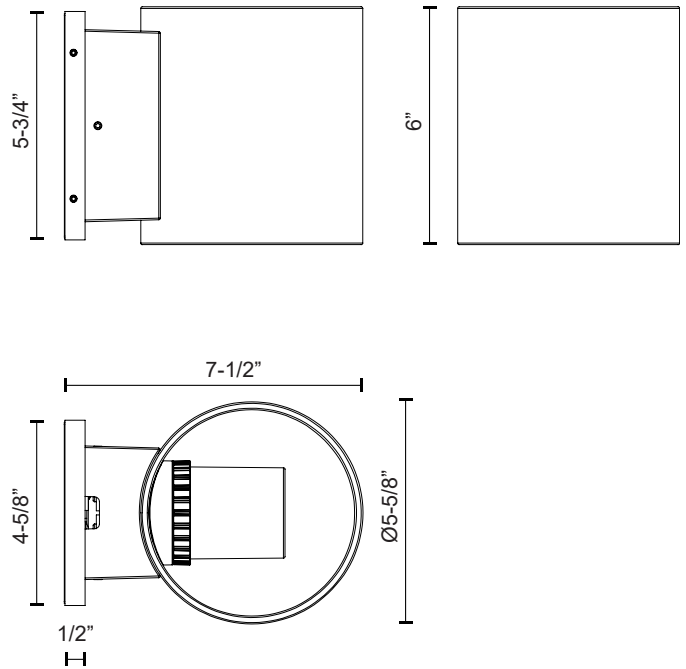

SIGNAL EW64906

WALL

PROJECT

DESCRIPTION

Architectural exterior wall sconce, frosted glass cylindrical body shields light source inside, provides an even glow of the glass body, while illuminates of wall above and below the fixture. Rated IP65.

SPECIFICATION DETAILS

Fixture Dimensions	W5-5/8" x H6" x E7-1/2"
Light Source	AC LED Module
Wattage	10W
Total Lumens	1050lm
Delivered Lumens	BK-480lm
Voltage	120V
Color Temperature	3000K
CRI (Ra)	80CRI
Optional Color Temps	2700K - 5000K Available, Minimum Order Quantities Apply
LED Rated Life	50,000 hours
Dimming	100% - 10%, ELV Dimmer (Not Included)
Diffuser Details	White PC Diffuser
Glass Details	Opal Glass
Location	Wet, IP65
Illumination Direction	All-Direction
Mounting Style	All Orientation; Wall;
Canopy Dimensions	W4-5/8"x H5-3/4" x E1/2"
Finish Option(s)	Black

* For custom options, consult factory for details.

* For warranty information, please visit www.kuzcolighting.com/warranty

KUZCO

CANADA: 19054 28TH AVENUE - SURREY, BC V3Z 6M3

USA: 3035 E. LONE MOUNTAIN ROAD - LAS VEGAS, NV 89081

WWW.KUZCOLIGHTING.COM

© 2020 KUZCO LIGHTING. ALL RIGHTS RESERVED.

COMMENT