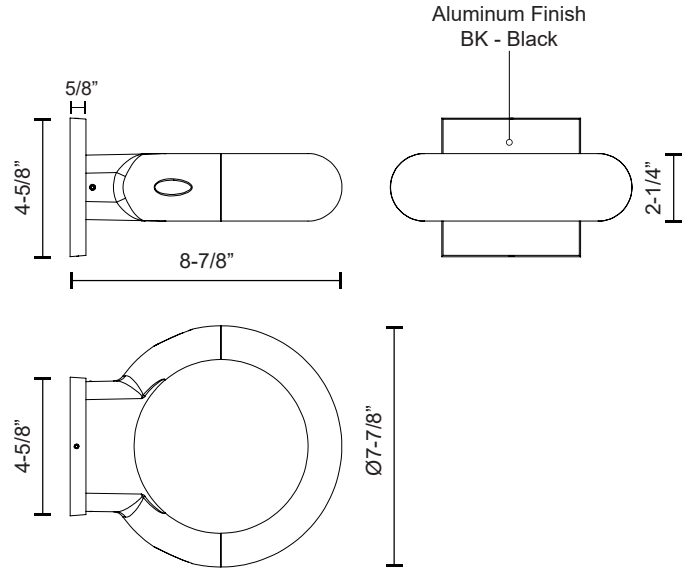

VORTEX EW64708

WALL

PROJECT

DESCRIPTION

Architectural exterior wall sconce, die-cast aluminum ring shaped body with concealed LED, glossy white interior chamber throw light up and down to create even glow around fixture. Rated IP65.

SPECIFICATION DETAILS

Fixture Dimensions	W7-7/8" x H2-1/4" x E8-7/8"
Light Source	LED with DC Driver
Wattage	4W
Total Lumens	420lm
Delivered Lumens	BK-224lm
Voltage	120-277V
Color Temperature	3000K
CRI (Ra)	80CRI
Optional Color Temps	2700K - 5000K Available, Minimum Order Quantities Apply
LED Rated Life	50,000 hours
Dimming	Non-Dimming
Diffuser Details	Clear PC
Location	Wet, IP65
Compliance	ADA
Illumination Direction	Up and Down
Mounting Style	All Orientation; Wall;
Canopy Dimensions	W4-5/8" x H4-5/8" x E5/8"
Finish Option(s)	Black

* For custom options, consult factory for details.

* For warranty information, please visit www.kuzcolighting.com/warranty

KUZCO

19054 28TH AVENUE
SURREY - BC V3Z 6M3
CANADA

WWW.KUZCOLIGHTING.COM

COMMENT