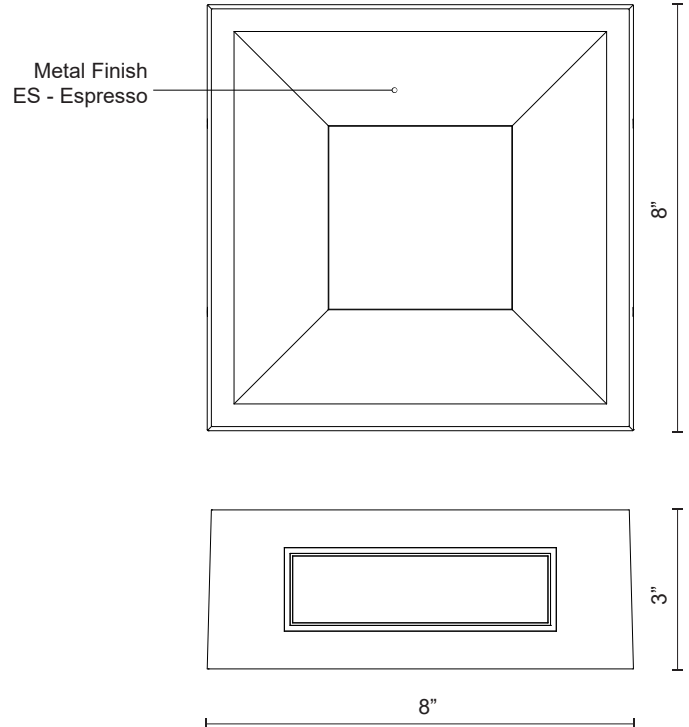

# BALTIC EW6308

WALL

PROJECT

EW6308-ES  
Espresso

## SPECIFICATION DETAILS

\* For custom options, consult factory for details.

<b>Fixture Dimensions</b>	W8" x H8" x E3"
<b>Light Source</b>	AC LED Module
<b>Wattage</b>	10W
<b>Total Lumens</b>	600lm
<b>Delivered Lumens</b>	242lm*
<b>Voltage</b>	120V
<b>Color Temperature</b>	3000K
<b>CRI (Ra)</b>	90CRI
<b>Optional Color Temps</b>	2700K - 5000K Available, Minimum Order Quantities Apply
<b>LED Rated Life</b>	50,000 hours
<b>Dimming</b>	100% - 10%, ELV Dimmer (Not Included)
<b>Glass Details</b>	Glass Diffuser
<b>ADA Compliant</b>	Yes
<b>Compliance</b>	ADA
<b>Location</b>	Wet
<b>Warranty</b>	5 Years
<b>Illumination Direction</b>	Front and Downlight
<b>Mounting Style</b>	All Orientation; Wall;

## DESCRIPTION

A die-cast aluminum square with 8 inch sides glows from the middle with concealed LEDs. Powder coat finish in espresso. A perfect indoor or exterior lighting accent creating a small pool of light.