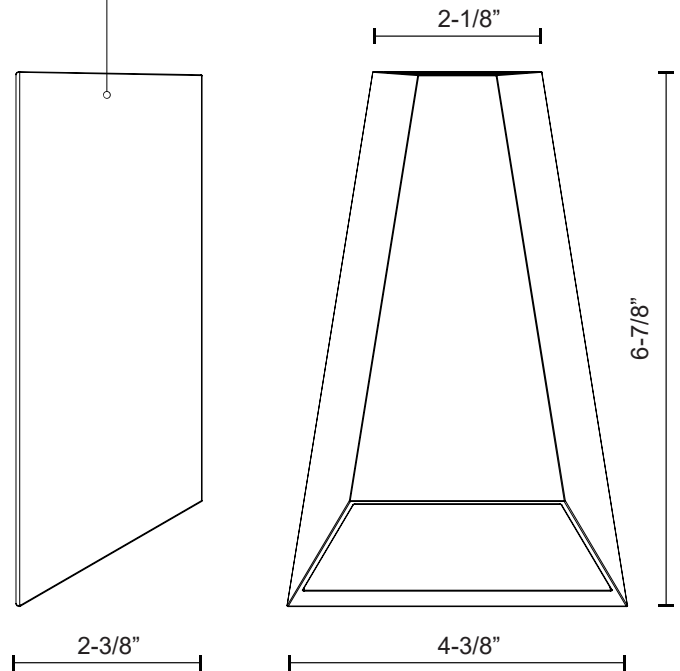

DROTTO EW62604

WALL

PROJECT

SPECIFICATION DETAILS

Fixture Dimensions	W4-3/8" x H6-7/8" x E2-3/8"
Light Source	LED with DC Driver
Wattage	12W
Total Lumens	670lm
Delivered Lumens	BK-168lm; WH-255lm;
Voltage	120V
Color Temperature	3000K
CRI (Ra)	80CRI
Optional Color Temps	2700K - 5000K Available, Minimum Order Quantities Apply
LED Rated Life	50,000 hours
Dimming	100% - 10%, TRIAC or ELV Dimmer (Not Included)
Glass Details	Clear Glass
ADA Compliant	Yes
Location	Wet
Illumination Direction	Up and Down
Mounting Style	All Orientation; Wall;
Paint Finish	BK02; GY01; WH02;

* For custom options, consult factory for details.

* For warranty information, please visit www.kuzcolighting.com/warranty

DESCRIPTION

Architectural exterior wall sconce, die-cast aluminum body with tempered glass cover. Larger opening provides wide beam illuminating area below, narrow opening acts as indicator by producing a tight, focused beam pattern. Only fits onto a single gang box.

Aluminum Finish
BK - Black
GY - Gray
WH - White

KUZCO

CANADA: 19054 28TH AVENUE - SURREY, BC V3Z 6M3
USA: 3035 E. LONE MOUNTAIN ROAD - LAS VEGAS, NV 89081

WWW.KUZCOLIGHTING.COM

© 2020 KUZCO LIGHTING. ALL RIGHTS RESERVED.

COMMENT