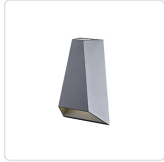

DROTTO EW62604

WALL

PROJECT

EW62604-BK
Black

EW62604-GY
Gray

EW62604-WH
White

SPECIFICATION DETAILS

| | |
|-------------------------------|---|
| Fixture Dimensions | W4-3/8" x H6-7/8" x E2-3/8" |
| Light Source | LED with DC Driver |
| Wattage | 12W |
| Total Lumens | 670lm |
| Delivered Lumens | BK-168lm; WH-255lm; |
| Voltage | 120V |
| Color Temperature | 3000K |
| CRI (Ra) | 80CRI |
| Optional Color Temps | 2700K - 5000K Available, Minimum Order Quantities Apply |
| LED Rated Life | 50,000 hours |
| Dimming | 100% - 10%, TRIAC or ELV Dimmer (Not Included) |
| Glass Details | Clear Glass |
| ADA Compliant | Yes |
| Location | Wet |
| Compliance | ADA |
| Illumination Direction | Up and Down |
| Mounting Style | All Orientation; Wall; |

* For custom options, consult factory for details.

* For warranty information, please visit www.kuzcolighting.com/warranty

DESCRIPTION

Architectural exterior wall sconce, die-cast aluminum body with tempered glass cover. Larger opening provides wide beam illuminating area below, narrow opening acts as indicator by producing a tight, focused beam pattern. Only fits onto a single gang box.

Aluminum Finish
BK - Black
GY - Gray
WH - White

KUZCO

19054 28TH AVENUE
SURREY - BC V3Z 6M3
CANADA

WWW.KUZCOLIGHTING.COM

COMMENT