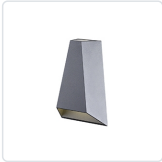

DROTTO EW62604

WALL

PROJECT

EW62604-BK
Black

EW62604-GY
Gray

EW62604-WH
White

SPECIFICATION DETAILS

Fixture Dimensions	W4-3/8" x H6-7/8" x E2-3/8"
Light Source	LED with DC Driver
Wattage	12W
Total Lumens	670lm
Delivered Lumens	BK-168lm; WH-255lm;
Voltage	120V
Color Temperature	3000K
CRI (Ra)	80CRI
Optional Color Temps	2700K - 5000K Available, Minimum Order Quantities Apply
LED Rated Life	50,000 hours
Dimming	100% - 10%, TRIAC or ELV Dimmer (Not Included)
Glass Details	Clear Glass
ADA Compliant	Yes
Location	Wet
Illumination Direction	Up and Down
Mounting Style	All Orientation; Wall;
Paint Finish	BK02; GY01; WH02;

* For custom options, consult factory for details.

* For warranty information, please visit www.kuzcolighting.com/warranty

DESCRIPTION

Architectural exterior wall sconce, die-cast aluminum body with tempered glass cover. Larger opening provides wide beam illuminating area below, narrow opening acts as indicator by producing a tight, focused beam pattern. Only fits onto a single gang box.

Aluminum Finish
BK - Black
GY - Gray
WH - White

KUZCO

CANADA: 19054 28TH AVENUE - SURREY, BC V3Z 6M3
USA: 3035 E. LONE MOUNTAIN ROAD - LAS VEGAS, NV 89081

WWW.KUZCOLIGHTING.COM

© 2020 KUZCO LIGHTING. ALL RIGHTS RESERVED.