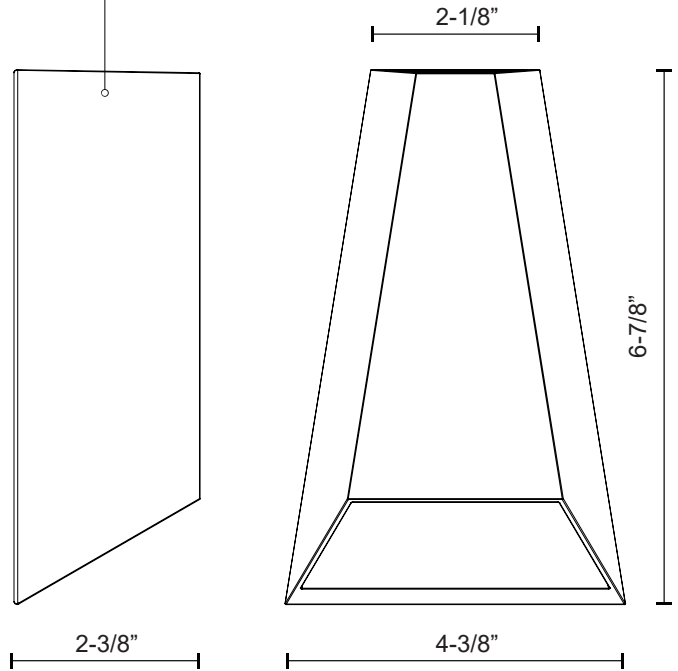

DROTTO EW62604

WALL

PROJECT

SPECIFICATION DETAILS

Fixture Dimensions	W4-3/8" x H6-7/8" x E2-3/8"
Light Source	LED with DC Driver
Wattage	12W
Total Lumens	670lm
Delivered Lumens	BK-168lm; WH-255lm;
Voltage	120V
Color Temperature	3000K
CRI (Ra)	80CRI
Optional Color Temps	2700K - 5000K Available, Minimum Order Quantities Apply
LED Rated Life	50,000 hours
Dimming	100% - 10%, TRIAC or ELV Dimmer (Not Included)
Glass Details	Clear Glass
ADA Compliant	Yes
Location	Wet
Compliance	ADA
Illumination Direction	Up and Down
Mounting Style	All Orientation; Wall;

* For custom options, consult factory for details.

* For warranty information, please visit www.kuzcolighting.com/warranty

DESCRIPTION

Architectural exterior wall sconce, die-cast aluminum body with tempered glass cover. Larger opening provides wide beam illuminating area below, narrow opening acts as indicator by producing a tight, focused beam pattern. Only fits onto a single gang box.

Aluminum Finish
BK - Black
GY - Gray
WH - White

KUZCO

19054 28TH AVENUE
SURREY - BC V3Z 6M3
CANADA

WWW.KUZCOLIGHTING.COM

COMMENT