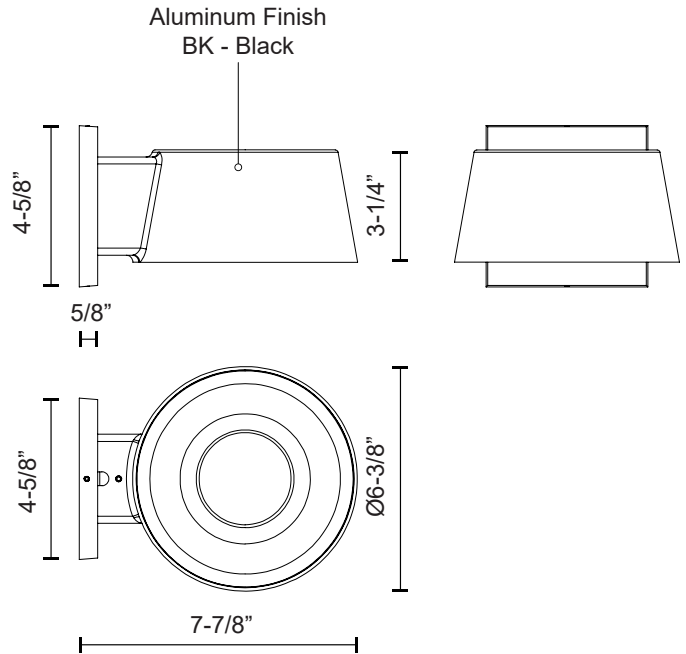

CARSON EW61806

WALL

PROJECT

DESCRIPTION

Architectural exterior wall sconce, die-cast aluminum conical body with glossy white reflector for even illumination. Rated IP65.

SPECIFICATION DETAILS

Fixture Dimensions	W6-3/8" x H3-1/4" x E7-7/8"
Light Source	LED with DC Driver
Wattage	11W
Total Lumens	1155lm
Delivered Lumens	BK-741lm
Voltage	120-277V
Color Temperature	3000K
CRI (Ra)	80CRI
Optional Color Temps	2700K - 5000K Available, Minimum Order Quantities Apply
LED Rated Life	50,000 hours
Dimming	Non-Dimming
Diffuser Details	Clear PC
Location	Wet, IP65
Canopy Dimensions	W4-5/8" x H4-5/8" x E1/2"
Finish Option(s)	Black
Paint Finish	BK02

* For custom options, consult factory for details.

* For warranty information, please visit www.kuzcolighting.com/warranty

KUZCO

CANADA: 19054 28TH AVENUE - SURREY, BC V3Z 6M3

USA: 3035 E. LONE MOUNTAIN ROAD - LAS VEGAS, NV 89081

WWW.KUZCOLIGHTING.COM

© 2020 KUZCO LIGHTING. ALL RIGHTS RESERVED.

COMMENT