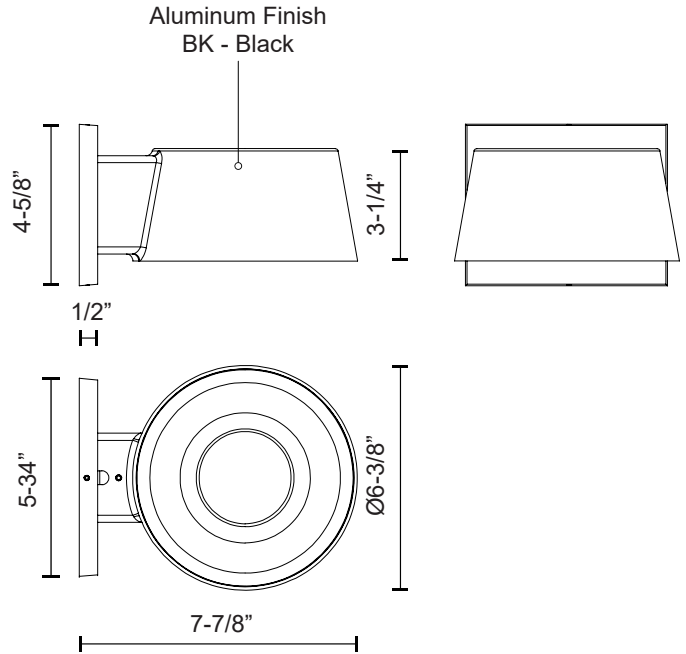

**CARSON
EW61806**

WALL

PROJECT

EW61806-BK
Black

DESCRIPTION

Architectural exterior wall sconce, die-cast aluminum conical body with glossy white reflector for even illumination. Rated IP54.

SPECIFICATION DETAILS

* For custom options, consult factory for details.

Fixture Dimensions	W6-3/8" x H3-1/4" x E7-7/8"
Light Source	LED
Wattage	11W
Total Lumens	1155lm
Delivered Lumens	BK-741lm
Voltage	120-277V
Color Temperature	3000K
CRI (Ra)	>80
Optional Color Temps	2700K - 5000K Available, Minimum Order Quantities Apply
LED Rated Life	50,000 hours
Dimming	Non-Dimming
Diffuser Details	Clear PC
Shade Details	White Polymeric Reflector
Location	Wet
Warranty	5 Years
Canopy Dimensions	H4-5/8"x W5-3/4" x E1/2"