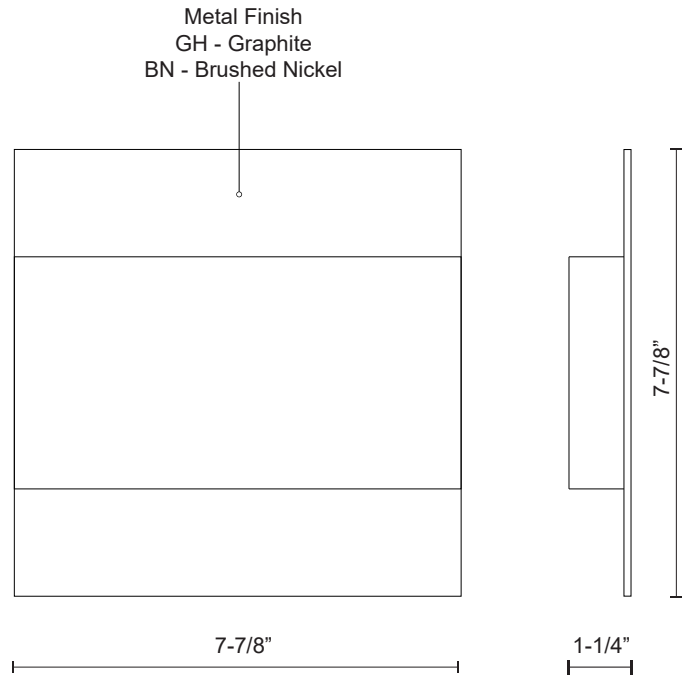

TUCSON EW6108

WALL

PROJECT

EW6108-BN
Brushed Nickel

EW6108-GH
Graphite

SPECIFICATION DETAILS

Fixture Dimensions	W7-7/8" x H7-7/8" x E1-1/4"
Light Source	AC LED Module
Wattage	10W
Total Lumens	800lm
Delivered Lumens	GH-86lm
Voltage	120V
Color Temperature	3000K
CRI (Ra)	90CRI
Optional Color Temps	2700K - 5000K Available, Minimum Order Quantities Apply
LED Rated Life	50,000 hours
Dimming	100% - 10%, ELV Dimmer (Not Included)
Glass Details	Clear Glass
ADA Compliant	Yes
Location	Wet
Compliance	ADA
Illumination Direction	Up and Down
Mounting Style	All Orientation; Wall;

* For custom options, consult factory for details.

* For warranty information, please visit www.kuzcolighting.com/warranty

DESCRIPTION

Smooth, modern; Tucson is rated for exterior use and is absolutely perfect for indoor use as well. A die-cast aluminum rectangle is attached to the front of the square, die-cast aluminum, flush mounting plate. The LED light source is concealed behind the rectangle to direct the viewer's attention to the absence of light around the glow of LED light. Uplight and downlight emanate from the 2 sides of the rectangle.