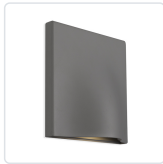

LENOX EW60308

WALL

PROJECT

EW60308-BK
Black

EW60308-GY
Gray

SPECIFICATION DETAILS

* For custom options, consult factory for details.

Fixture Dimensions	W7-3/4" x H7-3/4" x E3-1/2"
Light Source	LED
Wattage	12W
Total Lumens	1000lm
Delivered Lumens	BK-592lm
Voltage	120V
Color Temperature	3000K
CRI (Ra)	>90
Optional Color Temps	2700K - 5000K Available, Minimum Order Quantities Apply
LED Rated Life	50,000 hours
Dimming	100% - 10%, ELV Dimmer (Not Included)
Diffuser Details	Glass diffuser
Location	Wet
Warranty	5 Years
ADA Compliant	Yes

DESCRIPTION

High power LED exterior wall mount fixture intended for use as a downlight. Lenox's die-cast aluminum housing is 8-inch square in its front view, but as the viewer moves to the side the fixture's profile becomes a gently swept curve suggestive of a water drop or perhaps a ship's sail filling with wind. Lenox aimed downwards through its polymeric diffuser lights both the mounting plane and floor. Lenox is available with black or white finishes