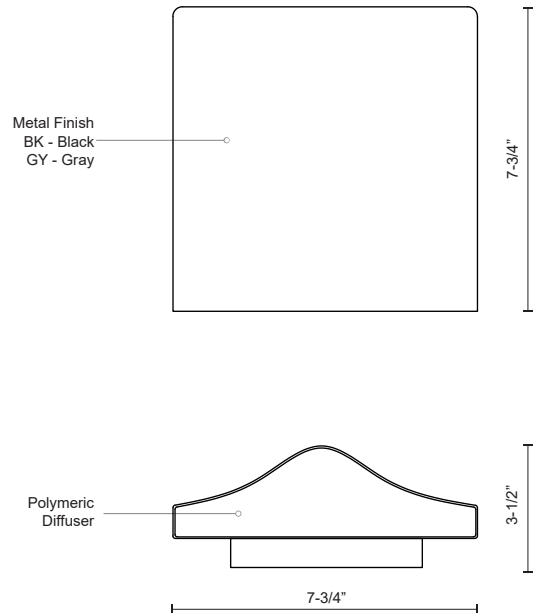

LENOX EW60308

WALL

PROJECT

EW60308-BK
Black

EW60308-GY
Gray

SPECIFICATION DETAILS

* For custom options, consult factory for details.

Fixture Dimensions	W7-3/4" x H7-3/4" x E3-1/2"
Light Source	LED
Wattage	12W
Total Lumens	1000lm
Delivered Lumens	BK-592lm
Voltage	120V
Color Temperature	3000K
CRI (Ra)	>90
Optional Color Temps	2700K - 5000K Available, Minimum Order Quantities Apply
LED Rated Life	50,000 hours
Dimming	100% - 10%, ELV Dimmer (Not Included)
Diffuser Details	Glass diffuser
Location	Wet
Warranty	5 Years
ADA Compliant	Yes

DESCRIPTION

High power LED exterior wall mount fixture intended for use as a downlight. Lenox's die-cast aluminum housing is 8-inch square in its front view, but as the viewer moves to the side the fixture's profile becomes a gently swept curve suggestive of a water drop or perhaps a ship's sail filling with wind. Lenox aimed downwards through its polymeric diffuser lights both the mounting plane and floor. Lenox is available with black or white finishes