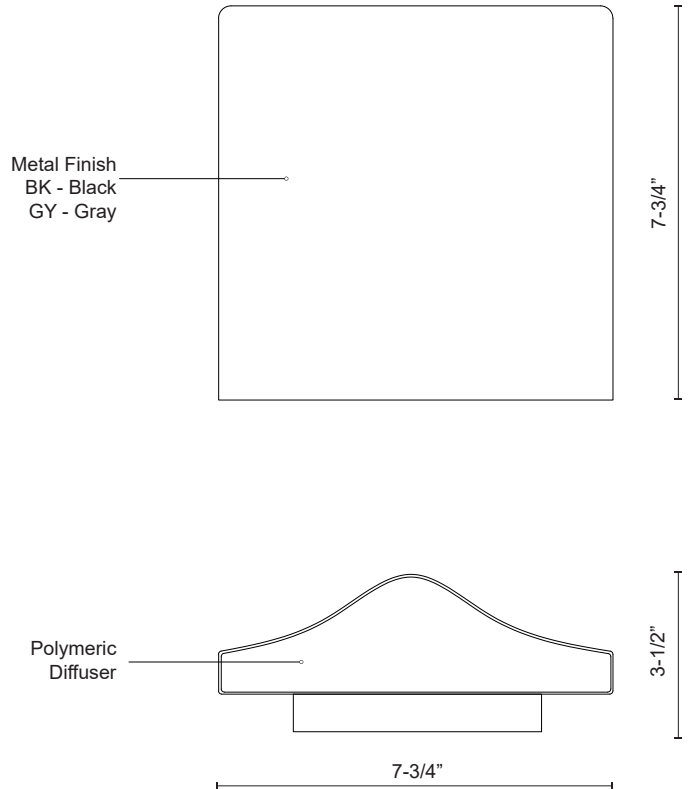

LENOX EW60308

WALL

PROJECT

EW60308-BK
Black

EW60308-GY
Gray

SPECIFICATION DETAILS

Fixture Dimensions	W7-3/4" x H7-3/4" x E3-1/2"
Light Source	AC LED Module
Wattage	13W
Total Lumens	1000lm
Delivered Lumens	BK-592lm
Voltage	120V
Color Temperature	3000K
CRI (Ra)	90CRI
Optional Color Temps	2700K - 5000K Available, Minimum Order Quantities Apply
LED Rated Life	50,000 hours
Dimming	100% - 10%, ELV Dimmer (Not Included)
Glass Details	Clear Glass
ADA Compliant	Yes
Location	Wet
Paint Finish	BK02

* For custom options, consult factory for details.

* For warranty information, please visit www.kuzcolighting.com/warranty

DESCRIPTION

High power LED exterior wall mount fixture intended for use as a downlight. Lenox's die-cast aluminum housing is 8-inch square in its front view, but as the viewer moves to the side the fixture's profile becomes a gently swept curve suggestive of a water drop or perhaps a ship's sail filling with wind. Lenox aimed downwards through its polymeric diffuser lights both the mounting plane and floor. Lenox is available with black and gray finish.